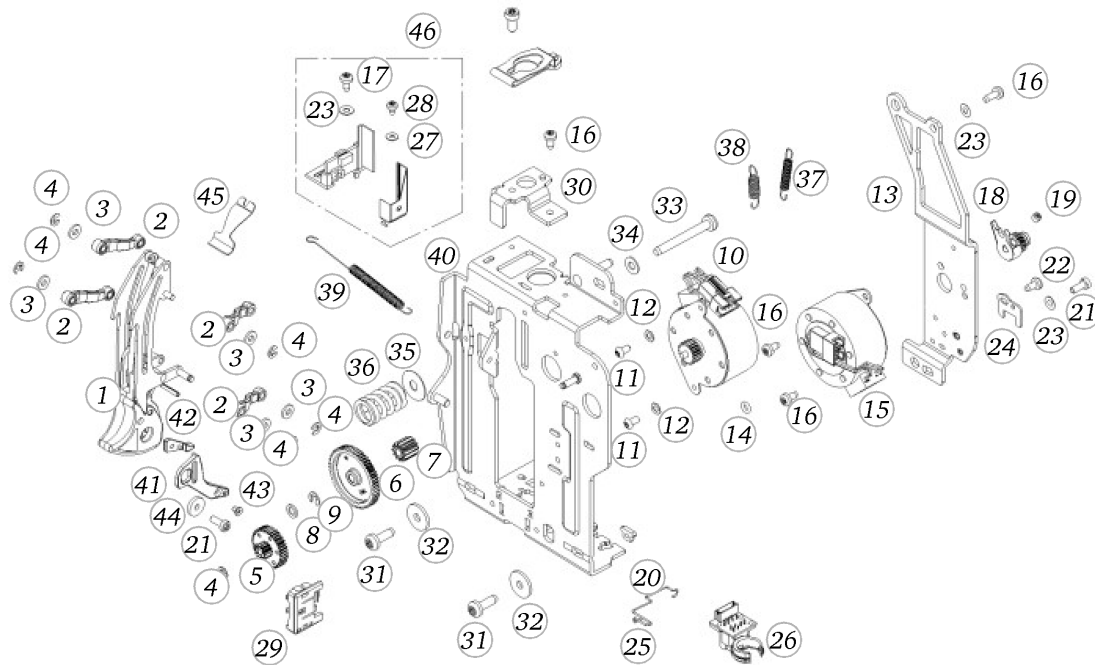

BERNINA 880 PLUS

Headplate

Pos	Item number	Description
26	0323957100	Sensor-support Abc Cpl.
27	22950313++	Washer d2.5 x D6 x s0.5
28	0078865021	Socket Pan Head Thread Forming Screws M2.5 x 4
29	0325377100	Sensor Mask Cpl. cpl.
30	0321535000	0321535_00
31	0078865044	Socket Pan Head Thread Forming Screws M4x12 DIN7500 - BN13916 Art-No. 2027607
32	22954313++	Washer d4.2xD14xs1.5
33	0078865049	Socket Pan Head Thread Forming Screws M4x35 DIN7500 - BN13916 Art-No. 3271306
34	22954113++	Flat Washers 4.2/9x1 black
35	0089255017	Shim Ring 4/16x0.5 Bn748
36	0318005000	Spring
37	0324045000	Tension Spring De=4 L0=31,4 d=0,4
38	0323785000	Tension Spring De=4,4 L0=23,57 d=0,53
39	0078435000	Zugfeder
40	0313007000	HEAD PLATE REAR CPL
41	0314815000	Upper Feeder
42	0323427000	Shoe Cpl
43	0324295020	Countersunk Torx M2.5x 4 Bn3803
44	0089255012	WASHER
45	0331925000	Catch Spring
46	0334337100	Spar-set Sewing Foot Sensor