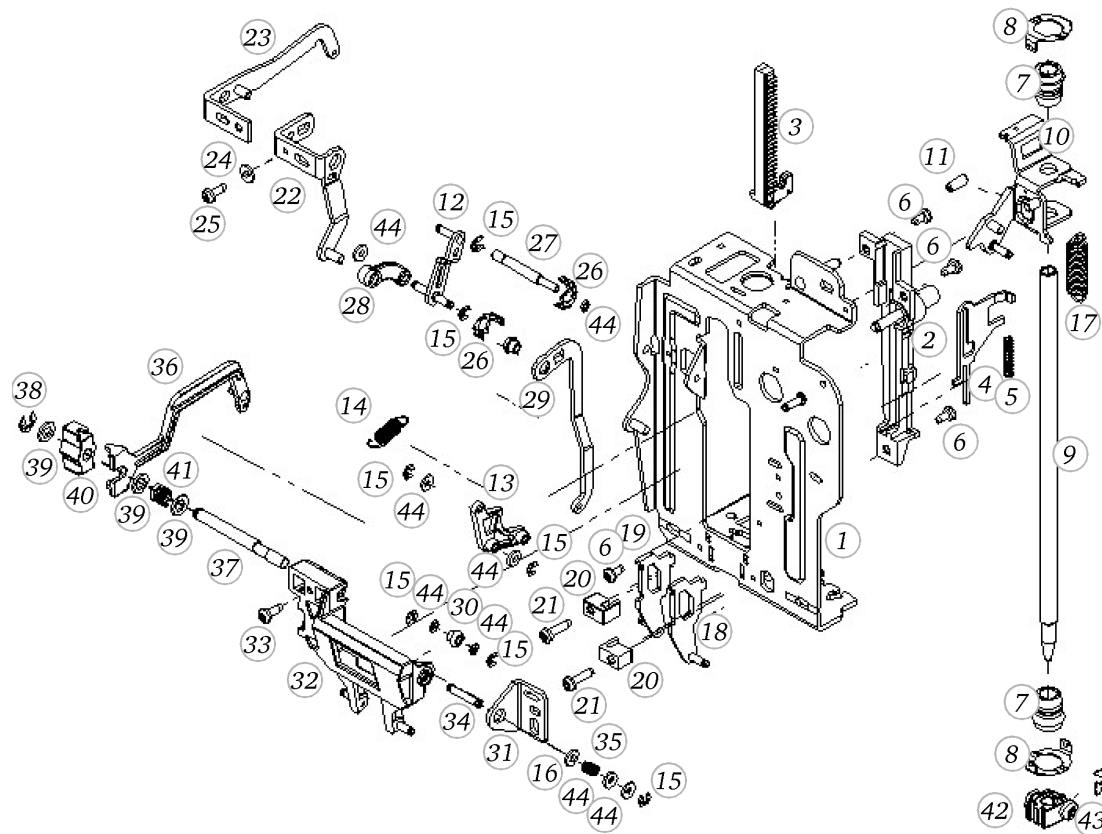

BERNINA 880 PLUS

Headplate

Pos	Item number	Description
1	0313007000	HEAD PLATE REAR CPL
2	0318297000	Toothed Rack Bearing Cpl
2	0318297200	Toothed Rack Bearing Cpl
3	0318285100	Toothed Rack
3	0318285200	Toothed Rack
4	0318805000	Connectplate
5	0321425000	Spring
6	0078865033	Socket Pan Head Thread Forming Screws M3x6 DIN7500 - BN13916 Art-No. 2027534
7	0088105101	Calotte Bushing Machined
8	0048875000	Clasp
9	0087335001	Fabric - Presser Bar
10	0312987200	Darning Lever Cpl.
11	0078665045	Hexalobular Socket Set Screws M4x10 ISO 4026 - BN11493 Art-No. 3060215
12	0312697100	Steering Wheel Cpl
13	0318195000	Bell Crank
14	0328075000	Tension Spring De=6 L0=15,24 d=0,56
15	23500853++	Circlips For Shafts d1 2.3 DIN6799 - BN809 Art- No.1284630
16	0078955002	Synthetic Washer 3,3 x 7,3 x 1
17	0329755000	Spring
17	0329755100	Spring
18	0312717000	Tuck In Flap Cpl
19	0312717001	Tuck In Flap Cpl
20	0323165000	Bride
21	0078865036	Socket Pan Head Thread Forming Screws M3x12 DIN7500 - BN13916 Art-No. 2027569
22	0312947000	Lift Arm Kpl
23	0323447000	Lift Wheel Cpl
24	22950613++	Washer d3.1xD8xs1
25	0077525032	Head Cap Screw Torx M3x8 ISO 14580 - BN4850 Art- No. 1145932
26	0324435000	Clasp