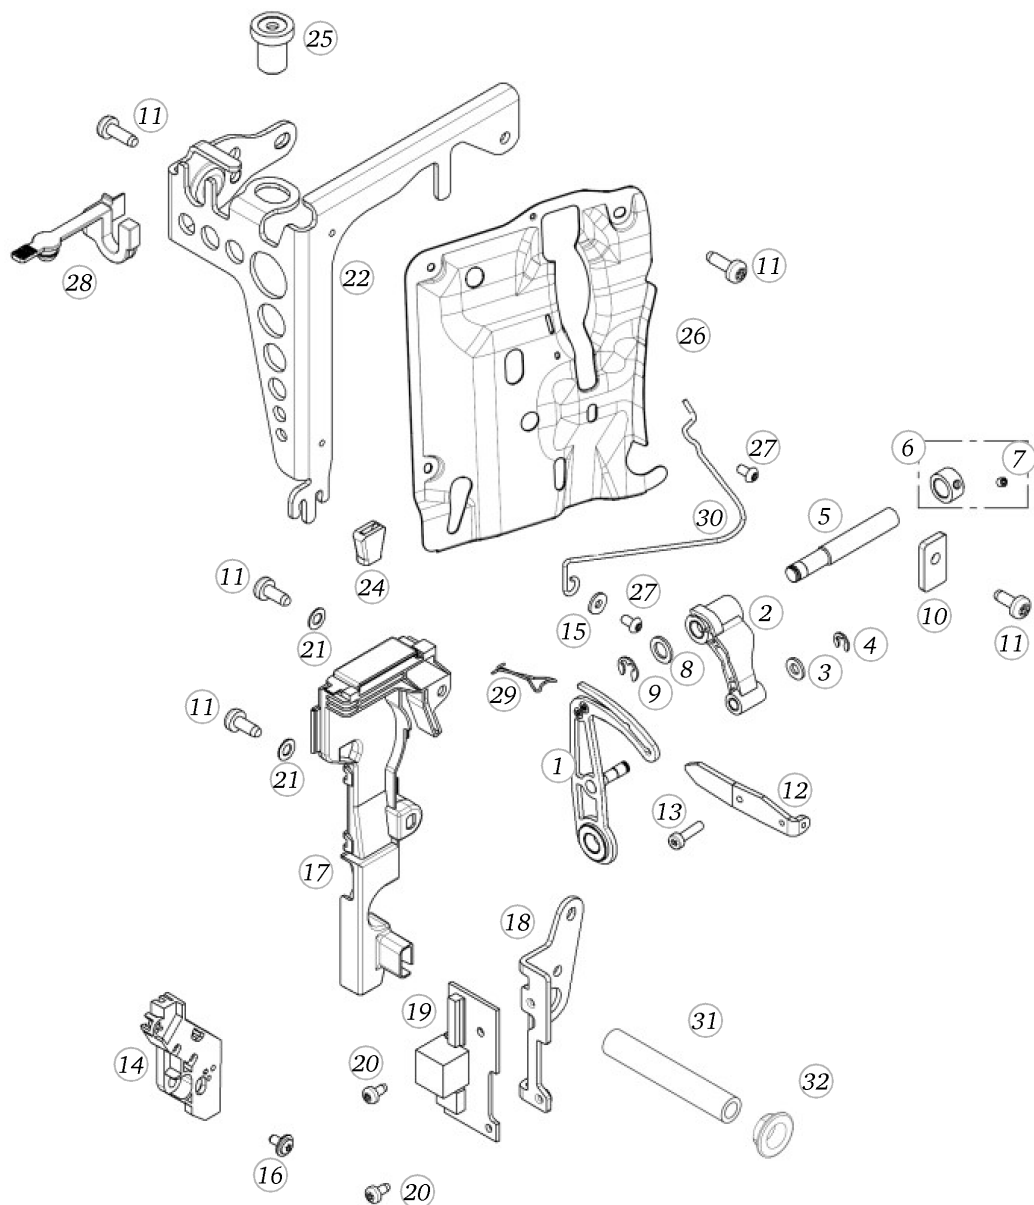

BERNINA 880 PLUS

Take up lever and sewing lig

Pos	Item number	Description
1	0317227000	THREAD TAKE UP LEVER CPL
2	0312615000	STEERING
3	0312675015	Shim Rings d4xD8x1.0 DIN 988 - BN1976 Art-No.3045635
4	23501153++	Circlips For Shafts d1 3.2 DIN6799 - BN809 Art-No.1284649
5	0317165100	Bolt
6	0077817102	Adjusting Ring Cpl. d 7 - D 11 x 6
7	0078665041	Hexalobular Socket Set Screws M4x4 ISO 4026 - BN11493 Art-No. 3060207
8	23001213++	Flat Washer d6.2xD10xs1
9	23501453++	Circlips For Shafts d1 4 DIN6799 - BN809 Art-No.1284657
10	0049205100	Clamp
11	0078865043	Socket Pan Head Thread Forming Screws M4x10 DIN7500 - BN13916 Art-No. 2027593
12	0314925000	SPRING SUPPORT
13	0077525033	Head Cap Screw Torx M3x10 ISO 14580 - BN4850 Art-No. 1145940
14	0316087001	Housing Cpl
15	22950613++	Washer d3.1xD8xs1
16	0337325000	Lens Screw With Hexagon Round
17	0322055100	CABLE TRAY
18	0319695100	HOLDING PLATE
19	0321967000	PCBA BSR and Accessories Connection
20	0077525031	Head Cap Screw Torx M3x6 ISO 14580 - BN4850 Art-No. 1145929
21	22954113++	Flat Washers 4.2/9x1 black
22	0320725100	HEAD FRAME
24	0319605000	Rubber Buffer
25	0319625000	Rivkle Elastic
26	0323805300	COVER
27	0032465110	Socket Button Head Screws M3x 6 ISO 7380-1 - BN6404 Art-No. 1982990