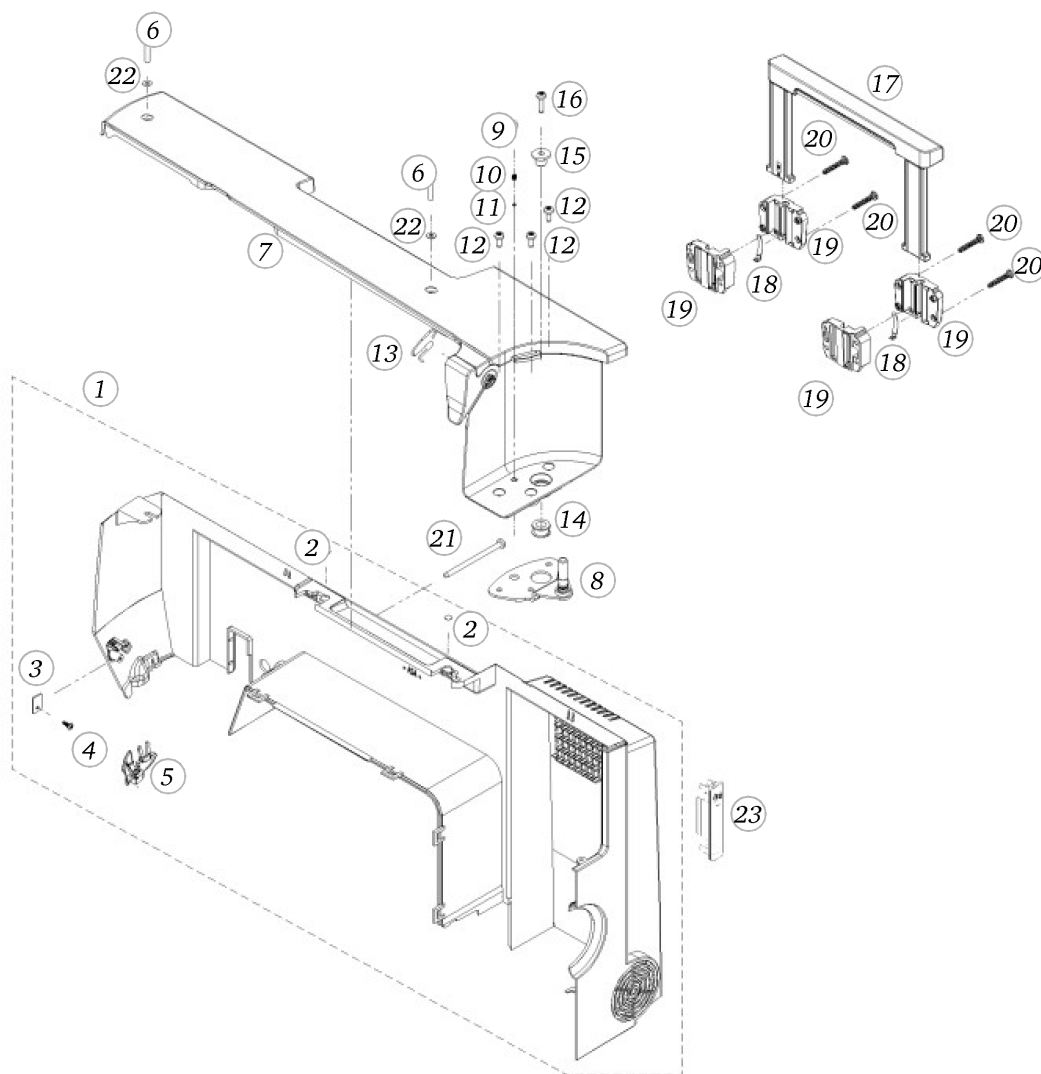

BERNINA 880 PLUS

Rear cover

Pos	Item number	Description
1	0317657200	REAR COVER CPL
2	0300725000	Bumpers
3	0010475101	PRESSURE PLATE
4	0023345000	Screw Pan Head Pt 3 x 8 WN1452 - BN20138 Art-No. 3216015
5	0317697300	Thread Cutter Cpl
6	0032465046	Socket Button Head Screws M4x20 ISO 7380-1 - BN6404 Art-No. 1983644
7	0317675200	UPPER ARM COVER
8	9319087100	BOBBIN HOLDER SUPPORT-CPL
8	0319087200	BOBBIN HOLDER SUPPORT CPL
9	301016030+	PLUNGER
10	0325285000	SPRING
11	23500253++	LOCK RING BENZING 1.2
12	0078865043	Socket Pan Head Thread Forming Screws M4x10 DIN7500 - BN13916 Art-No. 2027593
13	0321455000	THREAD GUIDE
14	0321605000	ISOLATION SLEEVE
15	0321595000	DISTANCE HULL
16	0078865045	Socket Pan Head Thread Forming Screws M4x16 DIN7500 - BN13916 Art-No. 2027615
17	0315135000	Handle
18	0315125000	Leaf Spring
19	0315115200	Guidance
20	0023345047	Screw Pan Head Pt 4 x 25 WN1452 - BN20138 Art-No. 3216042
21	0302195001	TORX SCREW DT
22	22954983++	Shim Rings 4x0.5 DIN988 - BN1976 Art-No. 3059655
23	0329225000	COVER