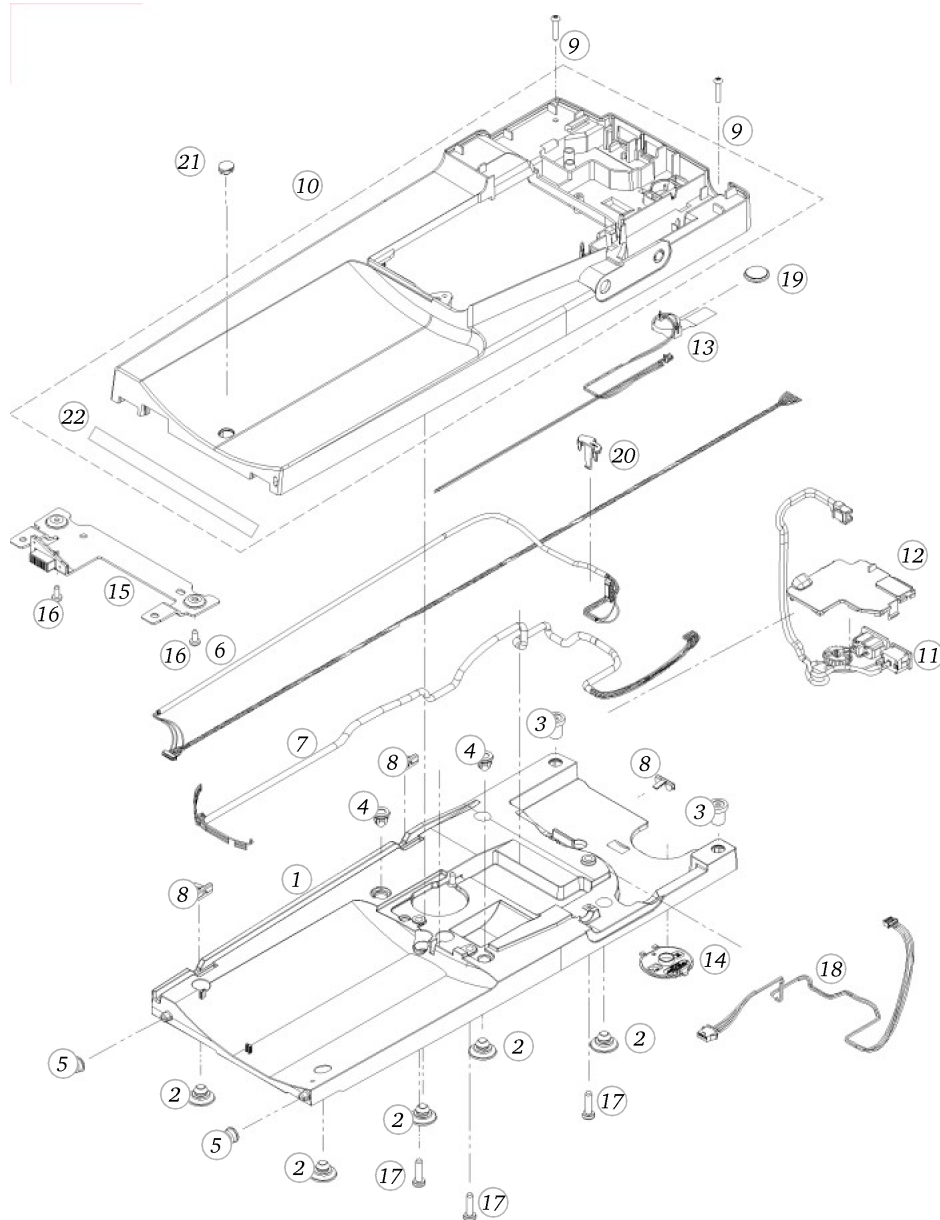

BERNINA 880 PLUS

Chassis

Pos	Item number	Description
27	0319625000	Rivkle Elastic
28	22954313++	Washer d4.2xD14xs1.5
29	0032465046	Socket Button Head Screws M4x20 ISO 7380-1 - BN6404 Art-No. 1983644
30	0338255003	EMC - Shielding gasket conductive
31	0347935000	CONTACT LATCH
32	0329205000	THREAD BARRIER
33	0329715000	SET SCREW WITH POINT

BERNINA 880 PLUS

Base plate

Pos	Item number	Description
1	0318945000	BASEPLATE
2	0317485000	Rubber Foot
3	0319625000	Rivkle Elastic
4	0319585000	SNAPLOC COUPLING
5	0319575000	RUBBER SUPPORT
6	0230447202	CABLE CPL 9-POL
7	0230385001	CABLE CPL UFU AND COVER SE
8	0323417000	Clip Cpl
9	0032465046	Socket Button Head Screws M4x20 ISO 7380-1 - BN6404 Art-No. 1983644
10	0361787000	BASEPLATE COVER KIT
11	0313495100	POWER CONNECTION-CPL
12	0313495200	Power connection cpl. 8 Series
13	0319545100	COVER
14	0321575000	BATTERY HOLDER CPL
15	0316205000	COVER
16	0323647000	CENTER SHEET CPL
17	0078865043	Socket Pan Head Thread Forming Screws M4x10 DIN7500 - BN13916 Art-No. 2027593
18	0078865056	SCREW TORX DUOTAPTITE
19	0230597000	Cable Cpl
20	0316055002	BATTERY
21	0326375000	FIXING CABLE
22	0079165000	COVER
	0360395000	ADHESIVE TAPE DOUBLE SIDE