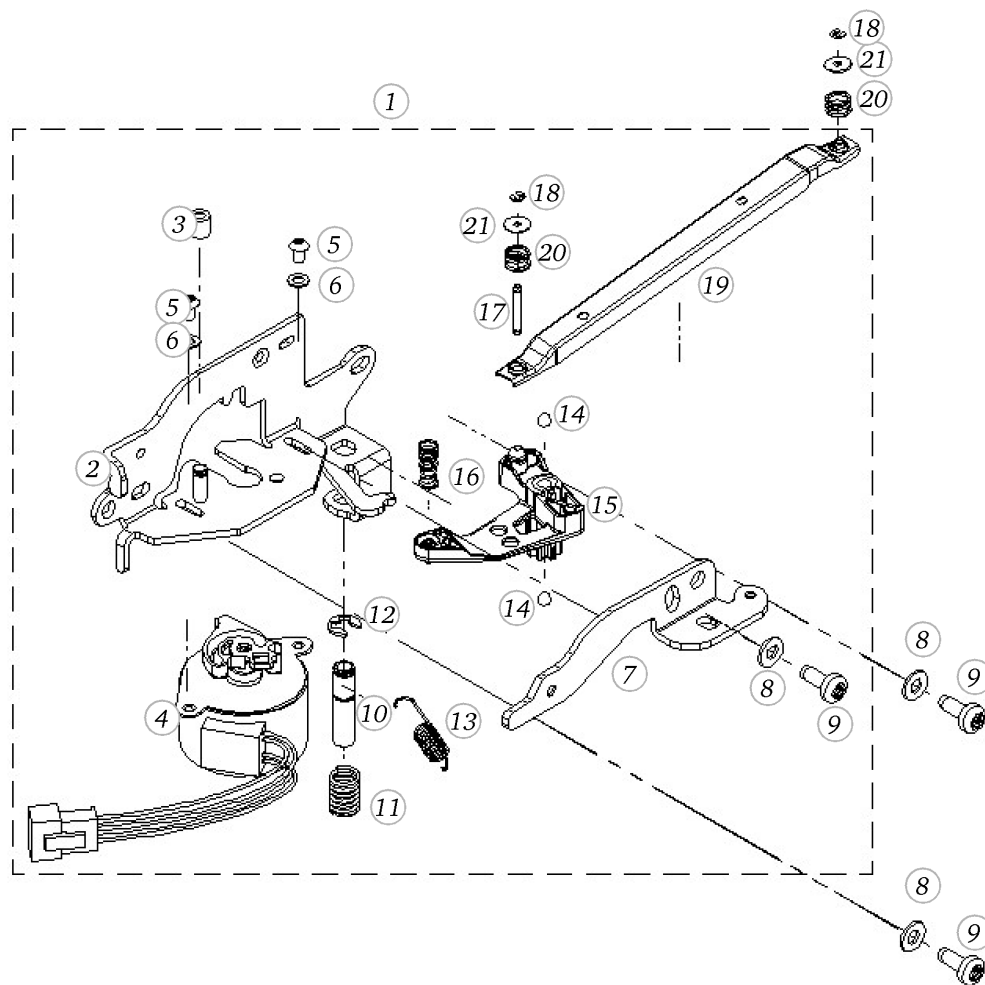

Sideway motion

Pos	Item number	Description
1	0320617000	SIDEWAY MOTION CPL
2	0320047000	CONSOLE CPL.
3	0078815000	Absorber
4	0326367000	Stepping Motor Cpl
5	0032465110	Socket Button Head Screws M3x 6 ISO 7380-1 - BN6404 Art-No. 1982990
6	22951413++	Washer d3.2 x D6 x s0.5
7	0326015000	0326015_00
8	22955113++	Flat Washer M4 ISO 7089 - BN14683 Art-No. 1729268
9	0078865043	Socket Pan Head Thread Forming Screws M4x10 DIN7500 - BN13916 Art-No. 2027593
10	0326095000	Axis Of Rotation
11	0326405000	Spring
12	23501753++	Circlip For Shafts d1 5 DIN6799 - BN809 Art-No.1284665
13	0326415000	Spring
14	0011695002	Steel Ball G40 D4 DIN5401 - BN869 Art-No. 1316281
15	0320667000	Lever Cpl
16	25531403++	Pressure Spring
17	24175113++	Zyl Sti 2einst 2x15.55
18	23500553++	Circlips For Shafts d1 1.5 DIN6799 - BN809 Art-No.1284614
19	0320685000	PUSH ROD
20	25570403++	Pressure Spring
21	22950213++	Washer d2.2xD7.5xs0.5