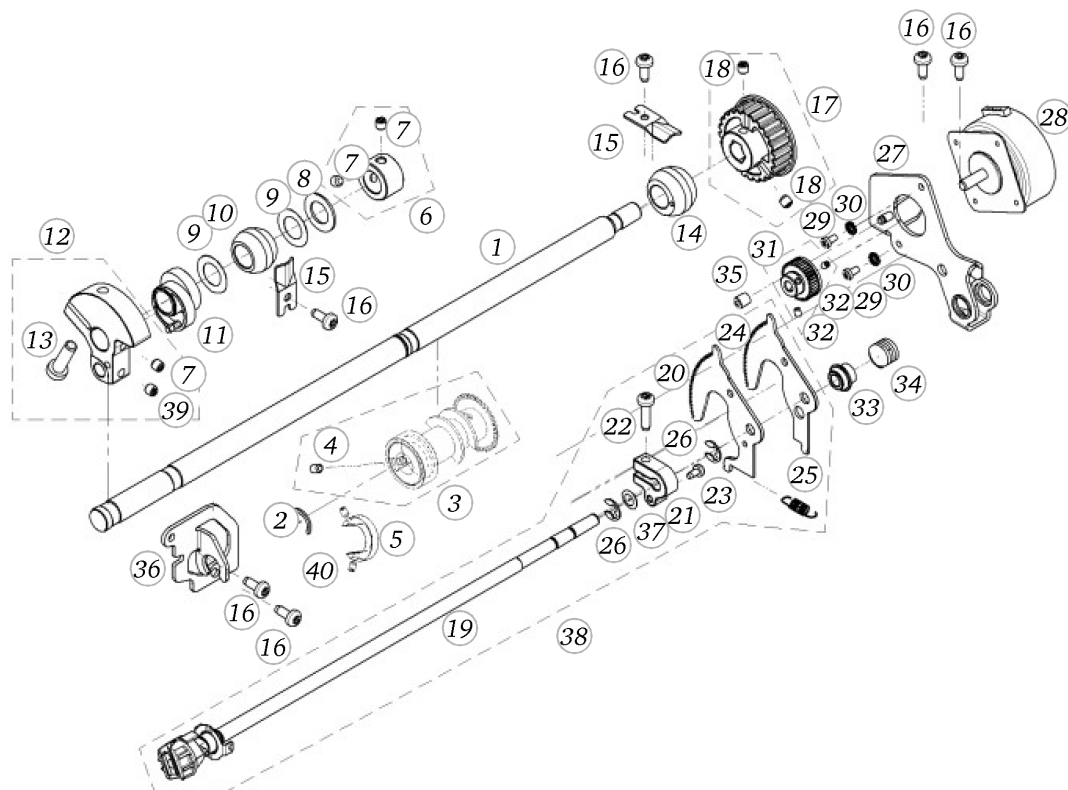

BERNINA 880 PLUS

Upper shaft

Pos	Item number	Description
27	0322177000	MOTOR SUPPORT CPL
28	0322335101	STEPPER MOTOR 19TM
29	0032465110	Socket Button Head Screws M3x 6 ISO 7380-1 - BN6404 Art-No. 1982990
30	23350353++	SERRATED WASHER 3.2X6X0.4
31	0322377000	PINION CPL
32	0078665030	Hexalobular Socket Set Screws M3x3 ISO 4026 - BN11493 Art-No. 3060199
33	0313255000	CRANK BEARING
34	0078565000	SPRING
35	0078815000	Absorber
36	0313265000	BEARING SUPPORT
37	23228553++	Washer 6.2/10x0.15
38	0313107000	CRANK SHAFT CPL
39	0778665072	THREAD PIN TROX SCREW M5x0.5x5
40	0078665043	Hexalobular Socket Set Screws M4x6 ISO 4026 - BN11493 Art-No. 3060208