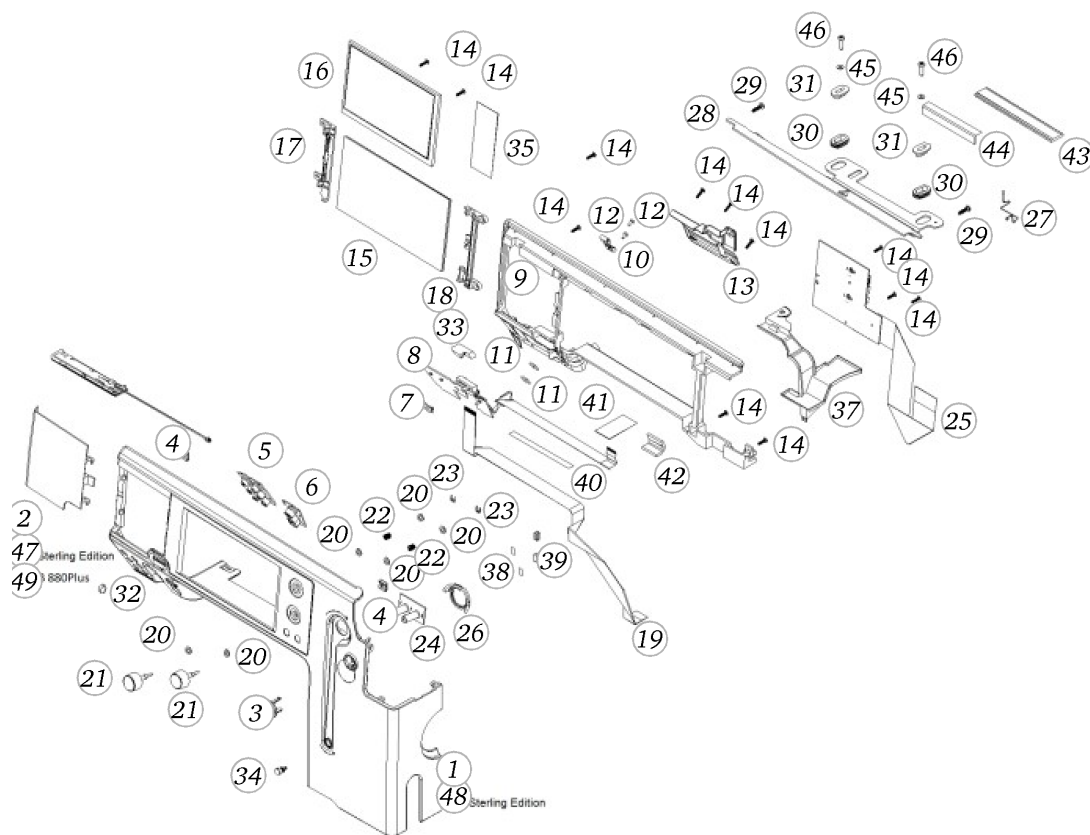

BERNINA 880 PLUS

Front cover

Pos	Item number	Description
1	0318317105	FRONT COVER 830 VARI
2	0318327107	SERVICE DOOR CPL. B880
3	0322657100	Threadcutter Cpl.
4	0321845011	CLIP
5	0318375101	RUBBER PAD FUNCTION
6	0318405000	RUBBER PAD RET
7	0319775000	SPRING
8	0318447200	PCBA RET
8	0318447300	PCBA RET
9	0318345100	FRAME
10	0320545000	INDEX SPRING
11	22682713++	NUT
12	0077525031	Head Cap Screw Torx M3x6 ISO 14580 - BN4850 Art-No. 1145929
13	0326785101	THREAD PROTECTOR
14	0329905024	Delta Pt Round Washer Head Screw With Torx 3x12
15	0324015201	TOUCH SCREEN B880
16	0347097001	Spare Parts Kit LCD 7"
17	0325657000	LCD SUPPORT CPL
18	0325665100	LCD SUPPORT
19	0362657001	SPARE-SET CABLE FFC B880
20	0078955021	Synthetic Washer 5,8 x 10 x 1
21	0327657000	BUTTON CPL
22	25501003++	Spring Mounted
23	23501453++	Circlips For Shafts d1 4 DIN6799 - BN809 Art-No.1284657
24	0323875000	RUBBER PAD NEEDLE POSITION
25	0318437401	PCBA COVER
25	0318437501	PCBA Cover without high voltage
26	0318115100	COVER
27	0327765100	THREAD GUIDE
28	0318355000	CROSS-BEAM
29	0329905043	Delta Pt Round Washer Head Screw With Torx 4x16
30	0319745000	SILENCER