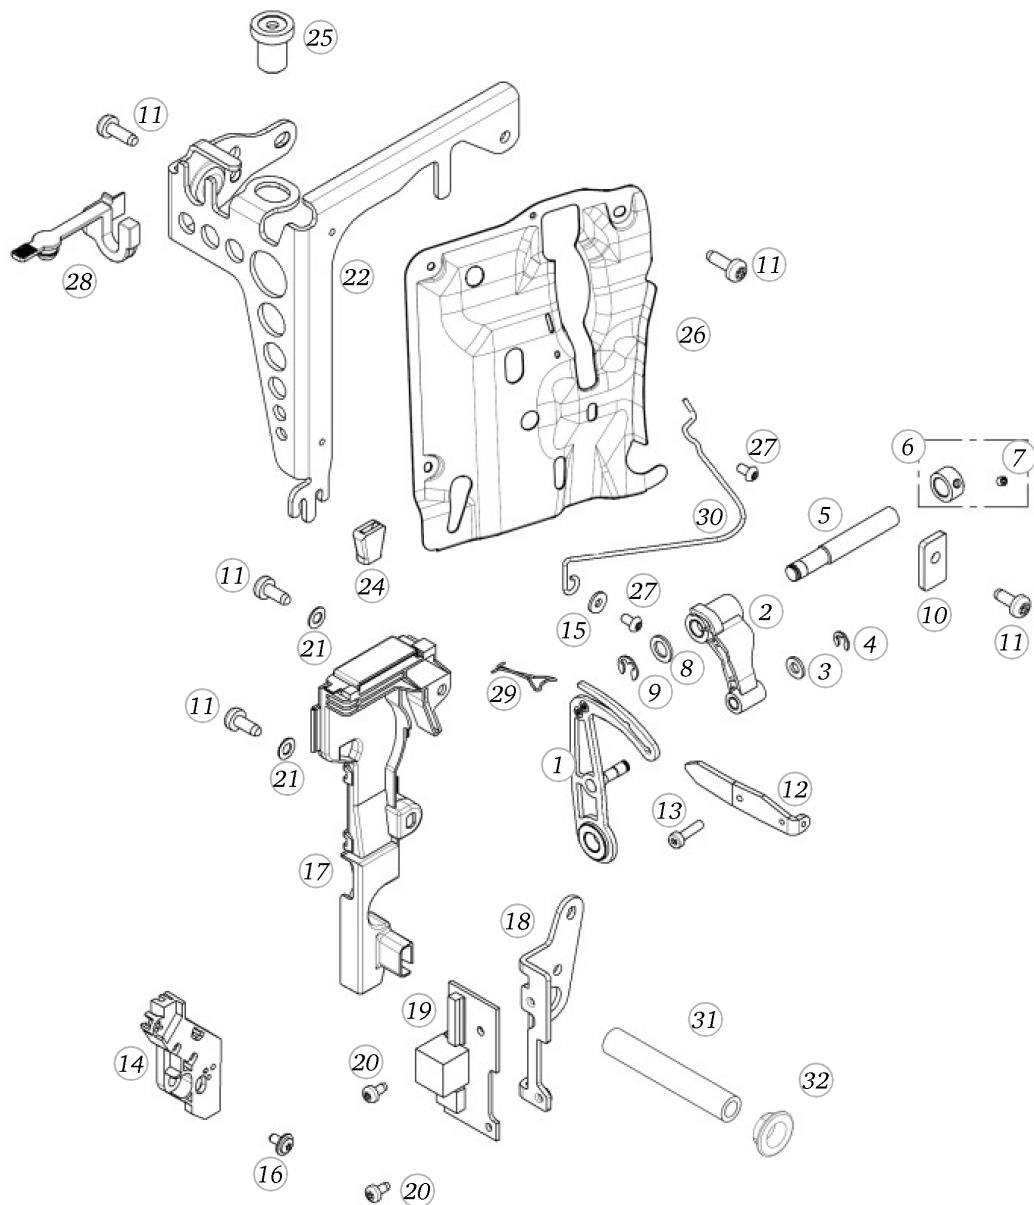

BERNINA 880 PLUS

Take up lever and sewing lig

Pos	Item number	Description
28	0316505000	Rubber Guard
29	0327555000	SPRING WIRE
30	0328935000	GUIDE ROD
31	0315315000	DISTANC HULL
32	0315725000	INSULATING FLANGE