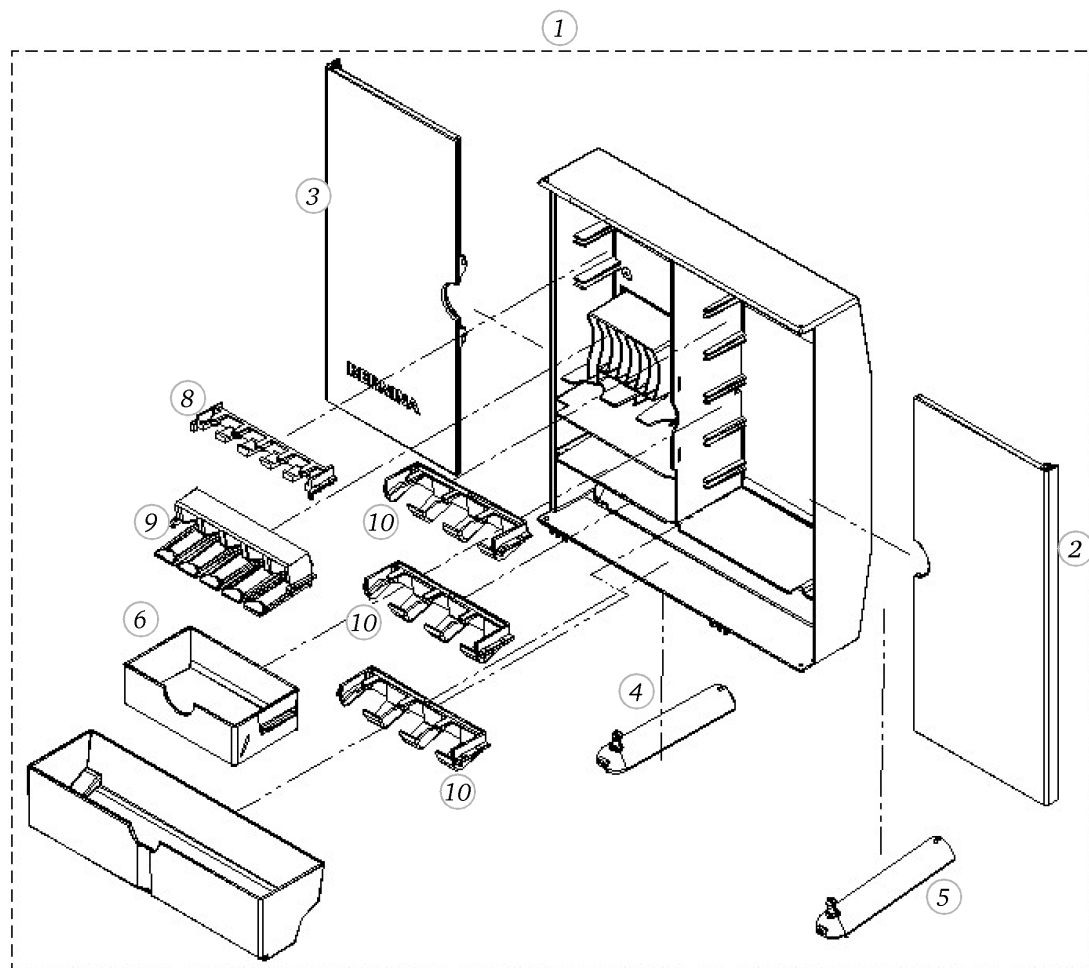

BERNINA 880 PLUS

Accessories box

Pos	Item number	Description
1	0303967211	ACCESSORIES BOX CPL. B8XX
2	0303975102	Door Right without bulges, smoke translucent
2	0303975202	door right without bulges, smoke translucent
3	0303985003	Door Left without bulges, smoke transparent
4	0303997101	Swing Foot Cpl. left white
5	0303997103	Swing Foot Cpl. right white
6	0304005001	Drawer Small white
8	0304025000	Rack For Foot
9	0326945000	RACK FOR BOBBIN
10	0326955000	Rack For Foot