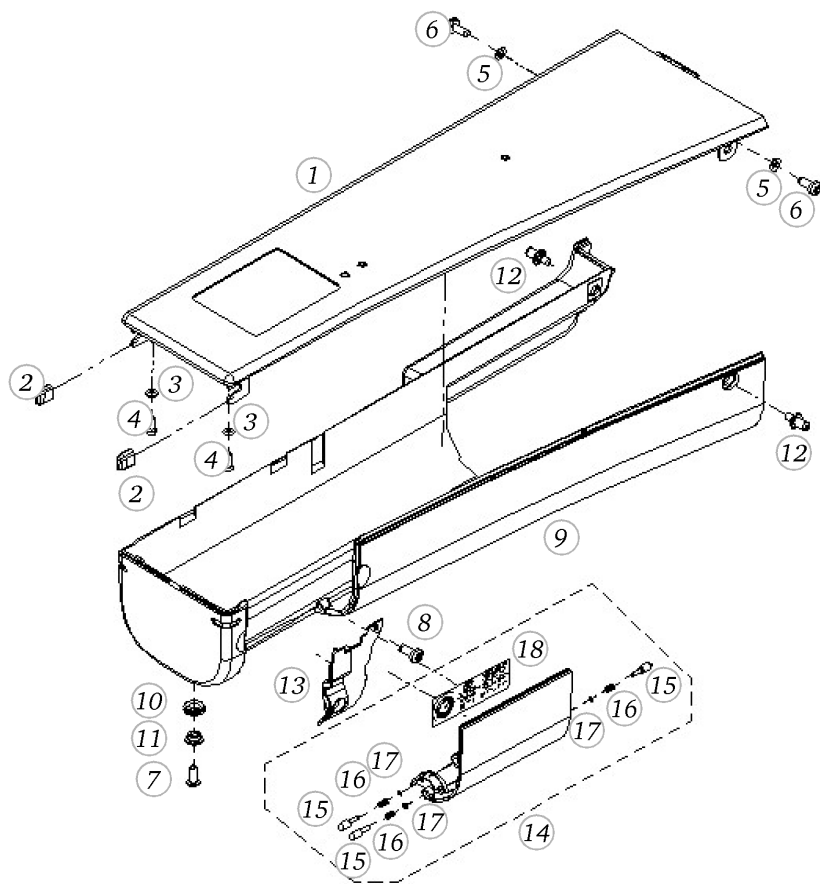

Free arm cover

Pos	Item number	Description
1	0317907100	FREE ARM COVER CPL
2	0319455000	Rubber-Stop
2	0319455200	Rubber Stop
3	22950613++	Washer d3.1xD8xs1
4	0077525032	Head Cap Screw Torx M3x8 ISO 14580 - BN4850 Art-No. 1145932
5	22954683++	Flat Washer M4 DIN 433 - BN726 Art-No. 1269577
6	0078865043	Socket Pan Head Thread Forming Screws M4x10 DIN7500 - BN13916 Art-No. 2027593
7	0032465043	Socket Button Head Screws M4x10 ISO 7380-1 - BN6404 Art-No. 1983563
8	0032465041	Socket Button Head Screws M4x 6 ISO 7380-1 - BN6404 Art-No. 1983547
9	0317915100	FREE ARM COVER
10	0319475000	GROMMET
11	0321905000	SPACER
12	0320825000	Shoulder Screw
12	0320825100	Shoulder Screw
13	0327625000	HOOK SENSOR COVER
14	0323587000	BOBBIN DOOR ASS
15	301016030+	PLUNGER
16	0332325000	SPRING
17	23500253++	LOCK RING BENZING 1.2
18	0004755001	CAUTION STICKER