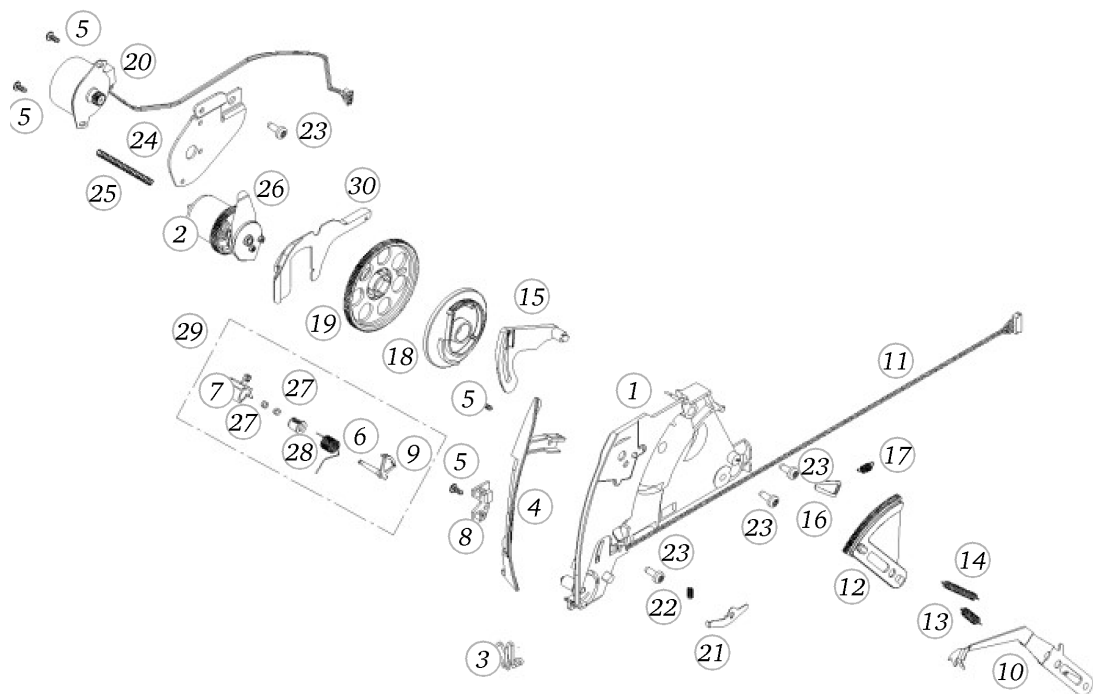

BERNINA 880 PLUS

Thread tension

Pos	Item number	Description
1	0313387200	THREAD TENSION BASE CPL
2	0319367100	THREAD TENSION CPL
3	0313395000	REGULATOR FRAME
4	0315995400	GUIDE RAIL
5	0023345029	Pan Head Pt Screw 3 x 8 WN1451 - BN20095 Art-No. 3205502
6	0313405400	REGULATOR SPRING
7	0313415100	REGULATOR CAP
8	0321347000	PCBA UTS
9	0313505300	ACTUATING LEVER
10	0313447000	REGULATOR THREADER CPL
11	0230537016	CABLE CPL. 6-POL
12	0316015000	GEAR BASE
13	25627303++	TENSION SPRING
14	0327685000	SPRING
15	0316165000	PRE THREADER
16	0321445000	INTERLOCK
17	25606403++	TENSION SPRING
18	0316005100	DRAG WHEEL
19	0313475000	TRANSMISSION GEAR
20	0313525002	STEPPMOTOR PM35L
21	0322725000	LEVER
22	0322845000	SPRING
23	0078865043	Socket Pan Head Thread Forming Screws M4x10 DIN7500 - BN13916 Art-No. 2027593
24	0329365000	COOLING SHEET
25	25503403++	PRESSURE SPRING
26	0313675100	CENTER TENSION DISC
27	0030735010	o-ring seal D2/d1 70ShoreA NBR DIN3771
28	0334275000	ADJUSTING SLEEVE
29	0335377100	REGULATING SPRING - SET
30	0335125000	THREAD PROTECTOR