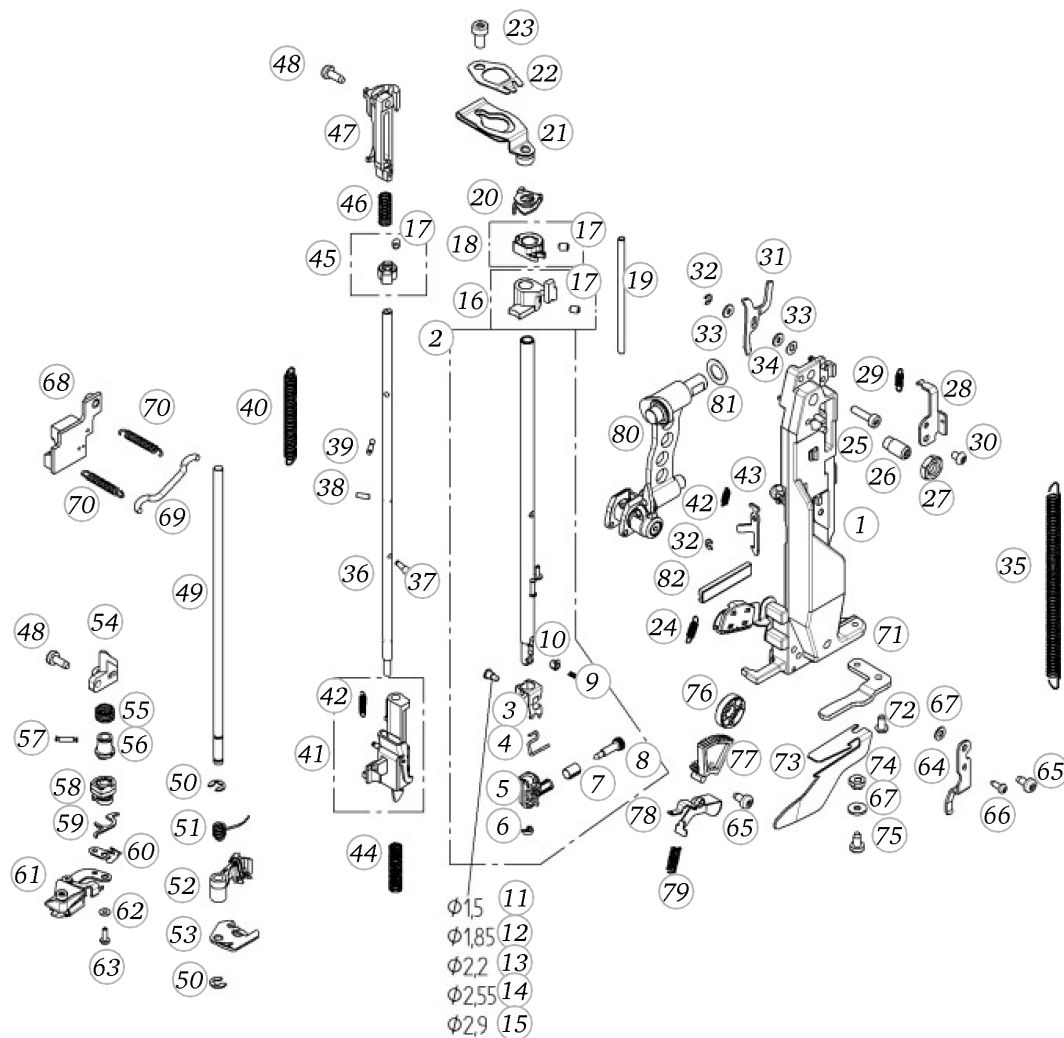

BERNINA 880 PLUS

Needlesystem

Pos	Item number	Description
59	0322145000	THREAD DETOUR PLATE
60	0320265000	Finger
61	9320597100	THREAD-POSITIONER-CPL
61	0320597200	Thread Presenter Cpl
62	22900313++	WASHER
63	0032465021	Socket Button Head Screws M2x6 ISO 7380-1 - BN6404 Art-No. 3271440
64	0323075000	Opening Plate
65	0078865033	Socket Pan Head Thread Forming Screws M3x6 DIN7500 - BN13916 Art-No. 2027534
66	0078865013	Socket Pan Head Thread Forming Screws M2x6 DIN7500 - BN13916 Art-No. 3271296
67	22951413++	Washer d3.2 x D6 x s0.5
68	0321177000	PCBA Needle Threader
69	0325835000	Springbalance
70	0322325100	Spring
71	0049075101	Adjusting Arm
72	0032465110	Socket Button Head Screws M3x 6 ISO 7380-1 - BN6404 Art-No. 1982990
73	0320095200	THREAD GUIDE
74	0322385000	0322385_00
75	0077525032	Head Cap Screw Torx M3x8 ISO 14580 - BN4850 Art-No. 1145932
76	0316815000	Closing Plate
77	0316845000	Zz-segment
78	0318035100	Support Zz
79	0324075000	0324075_00
80	0312447000	LINK ASS.
81	22960443++	Washer d7.2/D12xs0.3
82	0302045001	Sildeway