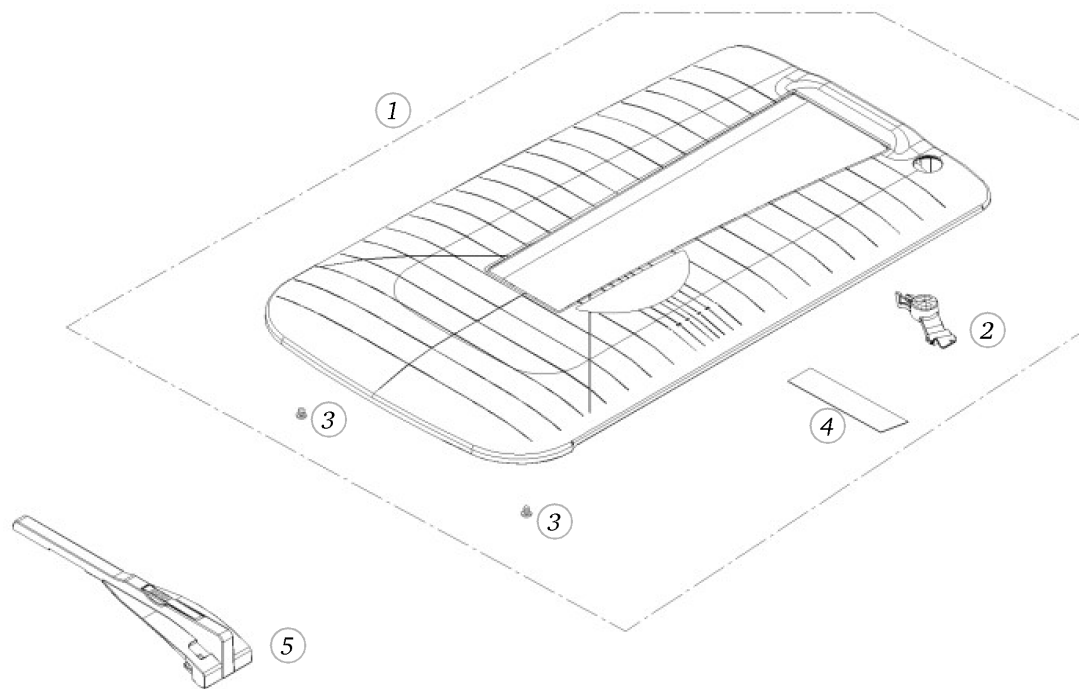

BERNINA 880 PLUS

Sewing platform

Pos	Item number	Description
1	0318467200	SEWING TABLE CPL.
2	0313345100	Pushbutton
3	0313375000	Rubber Buffer
4	0333125000	ADHESIVE TAPE
5	0325277100	Seam Guide Cpl