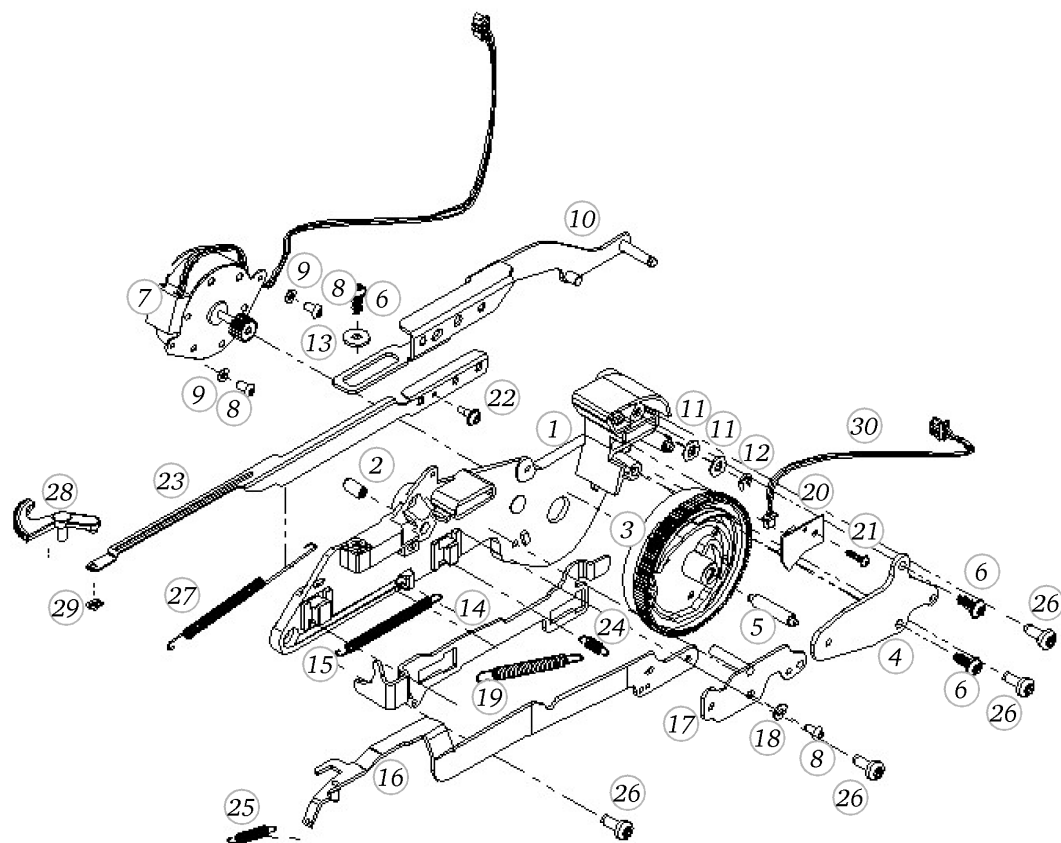

BERNINA 880 PLUS

Gear console

Pos	Item number	Description
1	0314535000	GEAR CONSOLE
2	0078665055	SCREW
3	0314615000	GEAR Z120
4	0317525000	COVER PLATE
5	0317625000	AXLE
6	0023345043	Screw Pan Head Pt 4 x 10 WN1451 - BN20095 Art-No. 3205515
7	0078355009	STEPPER MOTOR
8	0032465110	Socket Button Head Screws M3x 6 ISO 7380-1 - BN6404 Art-No. 1982990
9	22951413++	Washer d3.2 x D6 x s0.5
10	0314627100	OPERATING STRAP CPL
11	22955113++	Flat Washer M4 ISO 7089 - BN14683 Art-No. 1729268
12	23501153++	Circlips For Shafts d1 3.2 DIN6799 - BN809 Art-No.1284649
13	0089255018	Unterlagscheibe
14	0314575000	FEED DOG LINKAGE LEVER
15	0322345000	SPRING
16	0320647300	FRONT LOCKING STRAP CPL
17	0314607000	LOCK PLATE CPL
18	22951923++	Flat Washer d3.2/D 7xs0.5
19	0312975000	SPRING
20	0321527100	PCBA CONSOLE PRINT
21	0329895001	Delta Pt Pan Head Screw With Torx 2,5x 8
22	0325845001	SHEETTRACS SCREW
23	0317355100	STRAP TO THREAD CUTTER
24	25625603++	TENSION SPRING
25	0079185200	SPRING
26	0078865043	Socket Pan Head Thread Forming Screws M4x10 DIN7500 - BN13916 Art-No. 2027593
27	0314915100	tension-spring
27	1043837000	Tension Spring Cpl.
28	0317325000	DRIVER