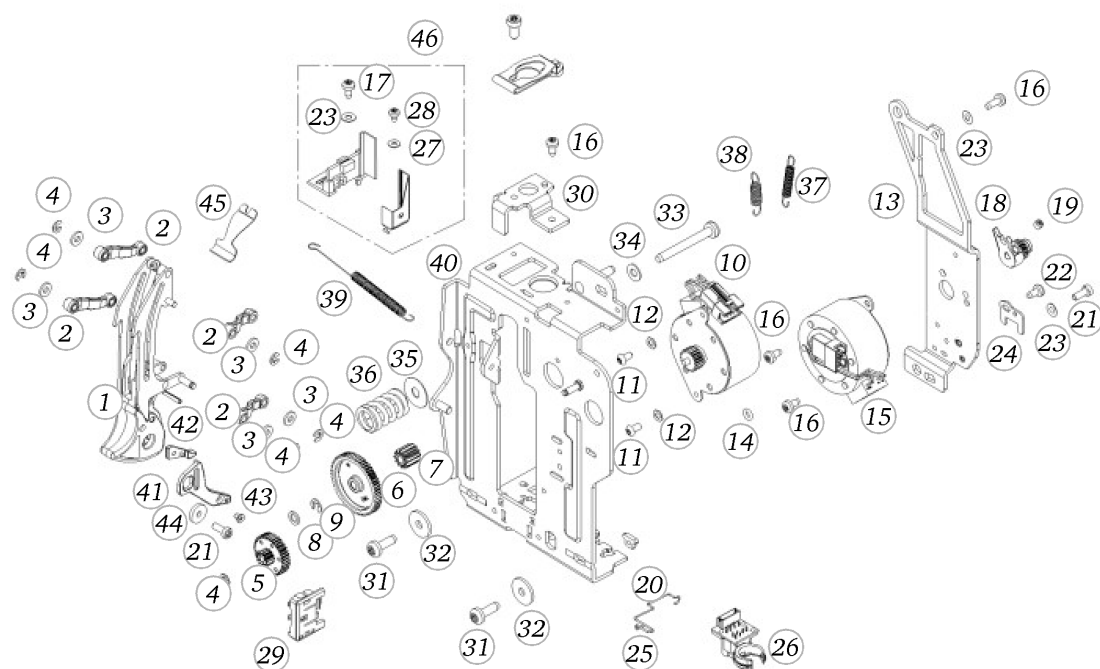

BERNINA 880 PLUS

Headplate

Pos	Item number	Description
1	0328087200	Upper Feeder Assembled
2	0312725000	Steering Wheel
3	0078955003	Synthetic Washer 3,25 x 5 x 0,9
4	23500853++	Circlips For Shafts d1 2.3 DIN6799 - BN809 Art-No.1284630
5	0321045000	Gear
6	0321035000	Gear-Wheel
6	0321035300	Gear Wheel
7	0321025100	Gear Wheel
8	22954513++	Washer 4.3/7x0.8 black finished
9	23501153++	Circlips For Shafts d1 3.2 DIN6799 - BN809 Art-No.1284649
10	0078355010	Stepper Motor Pm42
11	0032465110	Socket Button Head Screws M3x 6 ISO 7380-1 - BN6404 Art-No. 1982990
12	22951413++	Washer d3.2 x D6 x s0.5
13	0313017100	HEAD PLATE FRONT CPL
14	0030735005	O-ring Seal D3/d1.5 70±5 IRHD NBR 70,5 / 5 P DIN3771
15	0078355008	Stepper Motor
16	0078865033	Socket Pan Head Thread Forming Screws M3x6 DIN7500 - BN13916 Art-No. 2027534
17	0332075033	Lens Screw With Hexagon Round
18	0316215000	Gear
19	0078665041	Hexalobular Socket Set Screws M4x4 ISO 4026 - BN11493 Art-No. 3060207
20	0023355100	Special Nut M3
21	0077525033	Head Cap Screw Torx M3x10 ISO 14580 - BN4850 Art-No. 1145940
22	0078865034	Socket Pan Head Thread Forming Screws M3x8 DIN7500 - BN13916 Art-No. 2027542
23	22950613++	Washer d3.1xD8xs1
24	0082855004	Z-z Limiting
25	0320555000	0320555_00