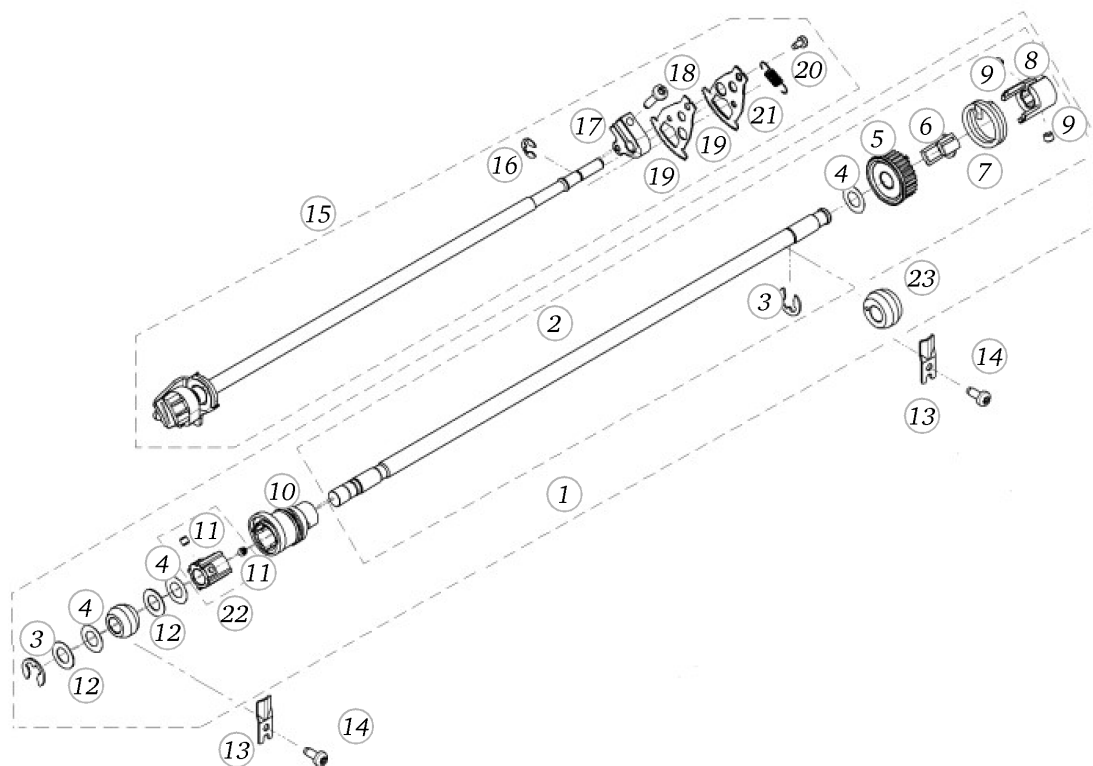

BERNINA 880 PLUS

Base plate

Pos	Item number	Description
1	0318945000	BASEPLATE
2	0317485000	Rubber Foot
3	0319625000	Rivkle Elastic
4	0319585000	SNAPLOC COUPLING
5	0319575000	RUBBER SUPPORT
6	0230447202	CABLE CPL 9-POL
7	0230385001	CABLE CPL UFU AND COVER SE
8	0323417000	Clip Cpl
9	0032465046	Socket Button Head Screws M4x20 ISO 7380-1 - BN6404 Art-No. 1983644
10	0361787000	BASEPLATE COVER KIT
11	0313495100	POWER CONNECTION-CPL
12	0313495200	Power connection cpl. 8 Series
13	0319545100	COVER
14	0321575000	BATTERY HOLDER CPL
15	0316205000	COVER
16	0323647000	CENTER SHEET CPL
17	0078865043	Socket Pan Head Thread Forming Screws M4x10 DIN7500 - BN13916 Art-No. 2027593
18	0078865056	SCREW TORX DUOTAPTITE
19	0230597000	Cable Cpl
20	0316055002	BATTERY
21	0326375000	FIXING CABLE
22	0079165000	COVER
	0360395000	ADHESIVE TAPE DOUBLE SIDE

BERNINA 880 PLUS

Crank- and Base Shaft

Pos	Item number	Description
1	0320107000	BASE SHAFT ASS
2	0313837100	BASE SHAFT CPL
3	23502653++	LOCK RING BENZING 8
4	0316775001	WASHER
5	0326635000	TOOTHED BELT DRIVING WHEEL STD3
6	0326655000	RUBBER BUFFER
7	0327535000	SPRING
8	0326645000	COUPLING PART
9	0078685072	Hexalobular Socket Set Screws M5x0,5x5
10	0313945000	LIFTING AND SLIDING CAM
11	0078685041	HEXALOBULAR SOCKET SET SCREW
12	0078955061	SYNTHETIC WASHER
13	0316595000	Clamping Clow
14	0078865043	Socket Pan Head Thread Forming Screws M4x10 DIN7500 - BN13916 Art-No. 2027593
15	0317737100	CRANK SHAFT CPL
16	23501753++	Circlip For Shafts d1 5 DIN6799 - BN809 Art- No.1284665
17	0322765100	CLAMPING PIECE
18	0078865045	Socket Pan Head Thread Forming Screws M4x16 DIN7500 - BN13916 Art-No. 2027615
19	0317775000	TOOTHED QUADRANT
20	0078865033	Socket Pan Head Thread Forming Screws M3x6 DIN7500 - BN13916 Art-No. 2027534
21	0078445000	Tension Spring De=5,0 L0=15,5 d=0,5
22	0343315000	Tension Spring De=6 L0=18,5 d=0,85
23	0313957100	CARRIER CPL
24	0318975001	EXCENTRICBEARING