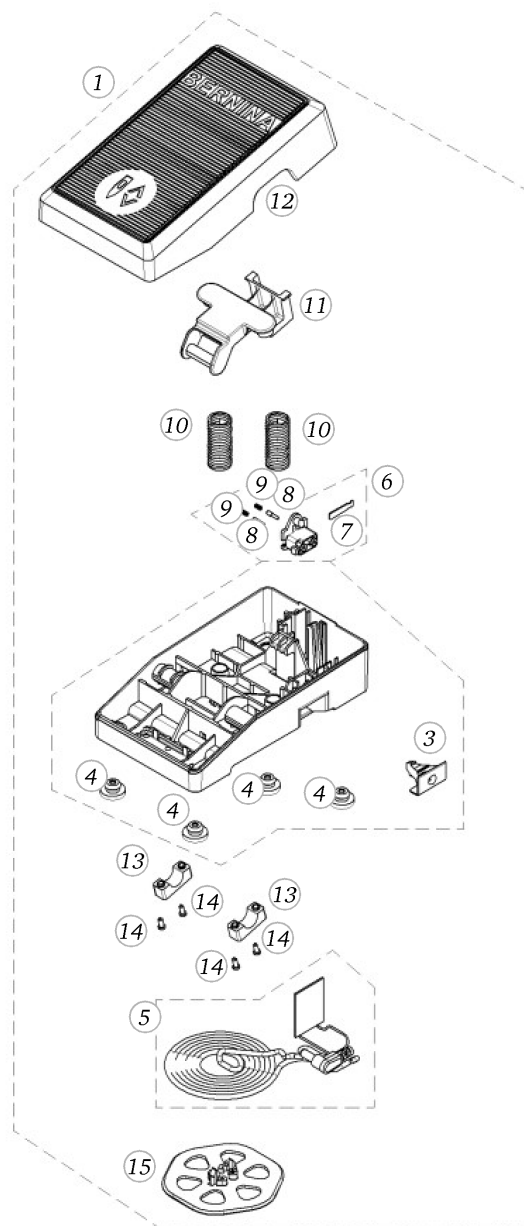

BERNINA 880 PLUS

Foot Control

Pos	Item number	Description
4	0079887501	FOOT CONTROLLER CLASSIC-LV1
1	1046637000	Foot Controller with Back Kick
3	0082655000	HOLDER
4	0026985001	Foot
5	0082957100	FOOT CONTROL CABLE SET
6	0026437000	Slidegate Valve Of Cpl.
7	325278030+	CONTACT PLATE
8	325355031+	TRACER PIN
9	25503303++	PRESSURE SPRING
10	25570103++	PRESSURE SPRING
11	325371030+	PRESSURE YOKE
12	0026457204	Footstep Disk Housing Cpl Footstep NCS (CLASSIC) Housing NCS
13	0026515002	Bride
14	20302323++	CYL. SCREW
15	0079875201	Wire Plate