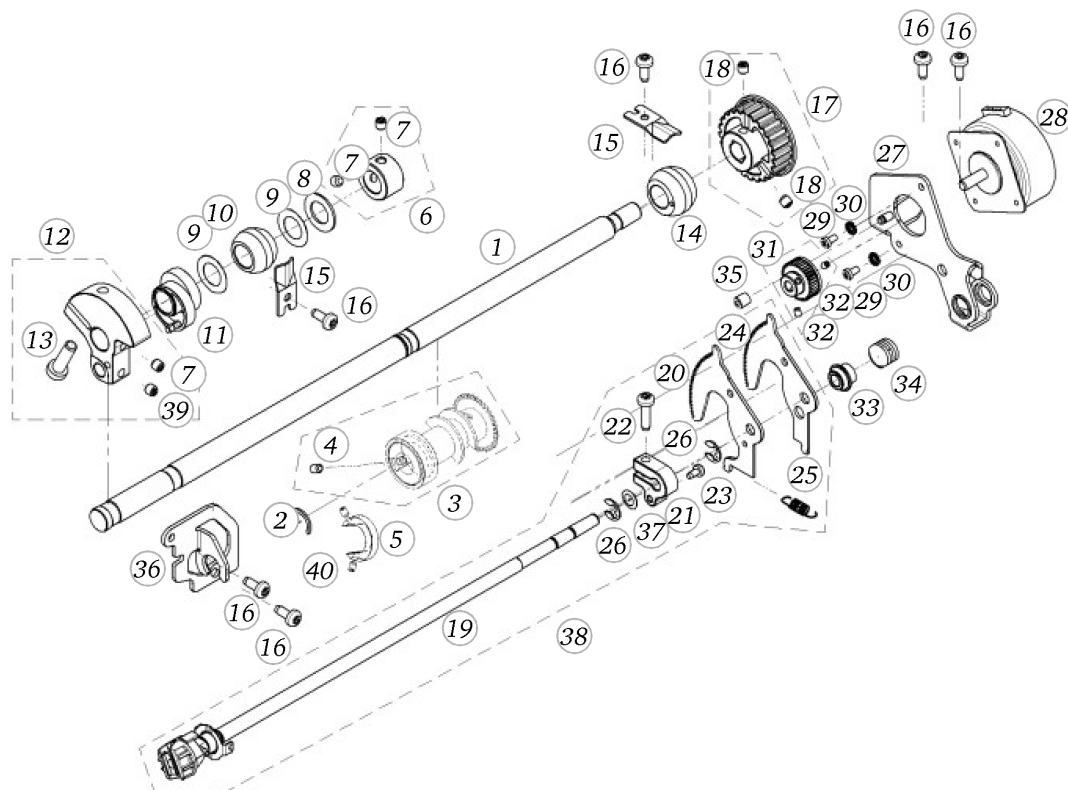

BERNINA 880 PLUS

Upper shaft

Pos	Item number	Description
1	0316755000	UPPER SHAFT
2	0316785010	Crescent Ring 12 BN831
3	0316767100	Synchro Disc Cpl.
4	0078665044	Hexalobular Socket Set Screws M4x8 ISO 4026 - BN11493 Art-No. 3060213
5	1023777000	Claw Ring Cpl.
6	0077817001	SETTING COLLAR CPL.
7	0078685072	Hexalobular Socket Set Screws M5x0,5x5
8	0078955081	Synthetic Washer 12,3 x 20,3 x 1
9	0316775000	Washer 12,1 / 20 x 0,2 +0,05/0
10	0078235003	Bearing 12
11	0312915000	LIFTING-AND SLIDING-CAM UP
12	0312667200	Arm Shaft Balance Cpl
13	0077525066	Head Cap Screw Torx M6x20 ISO 14580 - BN4850 Art-No. 1146149
14	0318975000	Excentricbearing
15	0077785200	Clamping Clow with slote
15	0077785300	Clamping Clow with slote
16	0078865043	Socket Pan Head Thread Forming Screws M4x10 DIN7500 - BN13916 Art-No. 2027593
17	0318987100	TOOTHED BELT DRIVING WHEEL XL CPL
18	0078685092	Hexalobular Socket Set Screws
19	0332367100	CRANK SHAFT PRE.ASS.
20	0322185100	TOOTHED QUADRANT
21	0322765100	CLAMPING PIECE
22	0078865045	Socket Pan Head Thread Forming Screws M4x16 DIN7500 - BN13916 Art-No. 2027615
23	0078865033	Socket Pan Head Thread Forming Screws M3x6 DIN7500 - BN13916 Art-No. 2027534
24	0322185101	TOOTHED QUADRANT
25	0078445000	Tension Spring De=5,0 L0=15,5 d=0,5
25	0343315000	Tension Spring De=6 L0=18,5 d=0,85
26	23501753++	Circlip For Shafts d1 5 DIN6799 - BN809 Art-No.1284665