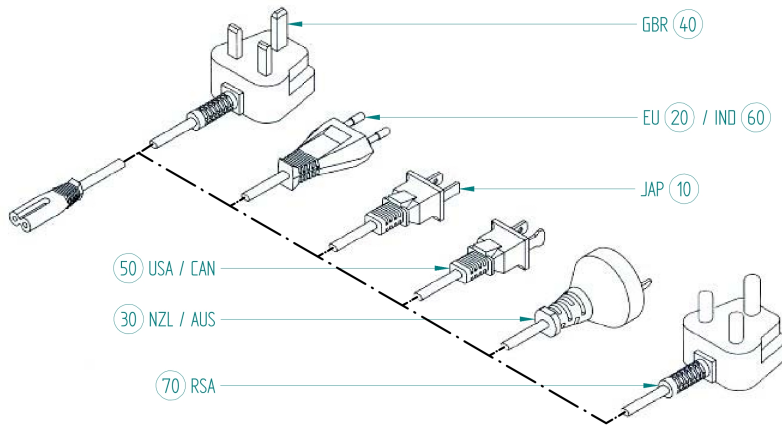

Knee lifter (FHS) Free Hand system

Pos	Item number	Description
1	0316347000	FHS BEARING SHEET PRE-ASSEMBLED
2	0301375000	FHS AXIS
3	0301335000	DRIVER
4	22954683++	Flat Washer M4 DIN 433 - BN726 Art-No. 1269577
5	0078865046	Socket Pan Head Thread Forming Screws M4x20 DIN7500 - BN13916 Art-No. 3070342
6	0316785002	Crescent Ring 5 BN 831
7	0316327100	CONNECTING STRAP CPL
8	23226753++	WASHER
9	23501153++	Circlips For Shafts d1 3.2 DIN6799 - BN809 Art- No.1284649
10	0316335000	LEVER
11	0077675100	Eccentric
12	0078865044	Socket Pan Head Thread Forming Screws M4x12 DIN7500 - BN13916 Art-No. 2027607
13	0016357704	KNEE LIFTER LEVER CPL. SPECIAL 80
14	0078905000	SPRING

Sideway motion

Pos	Item number	Description
1	0320617000	SIDEWAY MOTION CPL
2	0320047000	CONSOLE CPL.
3	0078815000	Absorber
4	0326367000	Stepping Motor Cpl
5	0032465110	Socket Button Head Screws M3x 6 ISO 7380-1 - BN6404 Art-No. 1982990
6	22951413++	Washer d3.2 x D6 x s0.5
7	0326015000	0326015_00
8	22955113++	Flat Washer M4 ISO 7089 - BN14683 Art-No. 1729268
9	0078865043	Socket Pan Head Thread Forming Screws M4x10 DIN7500 - BN13916 Art-No. 2027593
10	0326095000	Axis Of Rotation
11	0326405000	Spring
12	23501753++	Circlip For Shafts d1 5 DIN6799 - BN809 Art-No.1284665
13	0326415000	Spring
14	0011695002	Steel Ball G40 D4 DIN5401 - BN869 Art-No. 1316281
15	0320667000	Lever Cpl
16	25531403++	Pressure Spring
17	24175113++	Zyl Sti 2einst 2x15.55
18	23500553++	Circlips For Shafts d1 1.5 DIN6799 - BN809 Art-No.1284614
19	0320685000	PUSH ROD
20	25570403++	Pressure Spring
21	22950213++	Washer d2.2xD7.5xs0.5

BERNINA 880 PLUS

Power Plug

Pos	Item number	Description
10	0079287004	Power Cord Cpl. Japan
20	0079287303	Power Cord Cpl. Europe
30	0079287002	Power Cord Cpl. New Zealand / Australia
40	0079287001	Power Cord Cpl. Great Britain
50	0079287300	Power Cord Cpl. USA / CAN
60	0079287000	Power Cord India
70	0079287405	Power Cord Cpl. South Africa