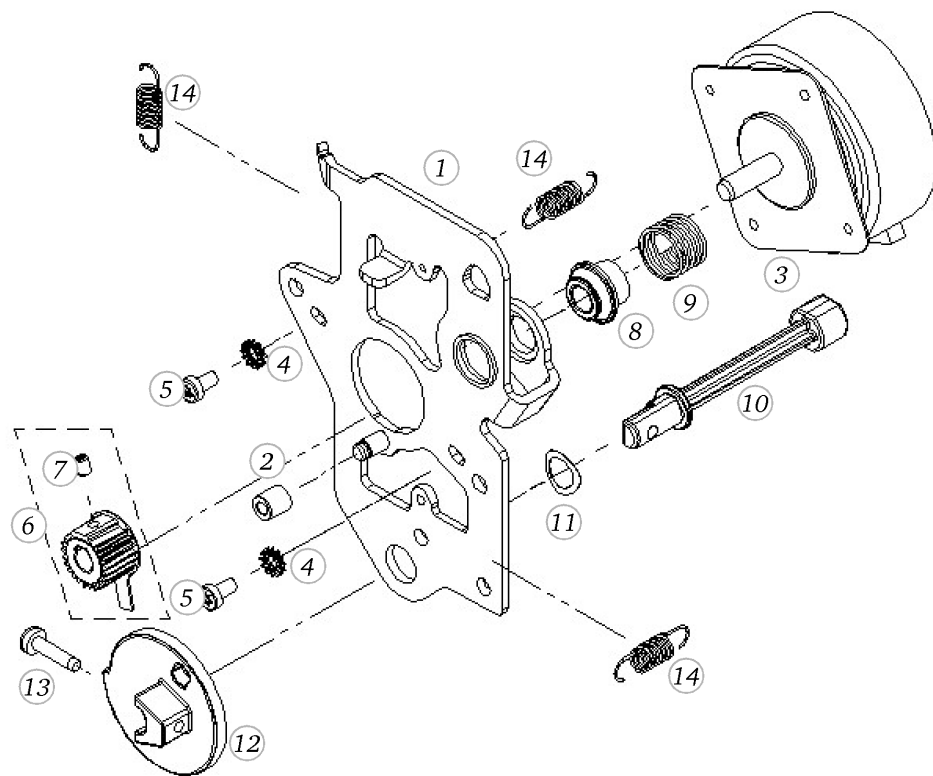

BERNINA 880 PLUS

Base plate

Pos	Item number	Description
1	0318945000	BASEPLATE
2	0317485000	Rubber Foot
3	0319625000	Rivkle Elastic
4	0319585000	SNAPLOC COUPLING
5	0319575000	RUBBER SUPPORT
6	0230447202	CABLE CPL 9-POL
7	0230385001	CABLE CPL UFU AND COVER SE
8	0323417000	Clip Cpl
9	0032465046	Socket Button Head Screws M4x20 ISO 7380-1 - BN6404 Art-No. 1983644
10	0361787000	BASEPLATE COVER KIT
11	0313495100	POWER CONNECTION-CPL
12	0313495200	Power connection cpl. 8 Series
13	0319545100	COVER
14	0321575000	BATTERY HOLDER CPL
15	0316205000	COVER
16	0323647000	CENTER SHEET CPL
17	0078865043	Socket Pan Head Thread Forming Screws M4x10 DIN7500 - BN13916 Art-No. 2027593
18	0078865056	SCREW TORX DUOTAPTITE
19	0230597000	Cable Cpl
20	0316055002	BATTERY
21	0326375000	FIXING CABLE
22	0079165000	COVER
	0360395000	ADHESIVE TAPE DOUBLE SIDE

BERNINA 880 PLUS

Hook driving system

Pos	Item number	Description
29	0327615100	HINGE BEARING STOPPER
30	0078865044	Socket Pan Head Thread Forming Screws M4x12 DIN7500 - BN13916 Art-No. 2027607
34	0319345100	GLAMPING-GLOW
31	0319345200	Clamping clow
32	0313745000	COVER
34	0322955400	bobbin
35	23275953++	Split Spring Lock Washers M4 DIN 127 A - BN759 Art-No. 1275003

BERNINA 880 PLUS

Stitchlength regulation

Pos	Item number	Description
1	0317757000	MOTOR SUPPORT ASM
2	0078815000	Absorber
3	0322335000	Stepper Motor
4	23350353++	SERRATED WASHER 3.2X6X0.4
5	0077525031	Head Cap Screw Torx M3x6 ISO 14580 - BN4850 Art-No. 1145929
6	0317807000	Pinion Asm
7	0078665031	Hexalobular Socket Set Screws M3x4 ISO 4026 - BN11493 Art-No. 3060200
8	0313255000	CRANK BEARING
9	0078565000	SPRING
10	0310465000	Rotational Connector
11	0089595010	Curved Spring Washer 7.2/10.2x02
12	0306755000	Adjusting Cam
13	0078865036	Socket Pan Head Thread Forming Screws M3x12 DIN7500 - BN13916 Art-No. 2027569
14	25629203++	Spring