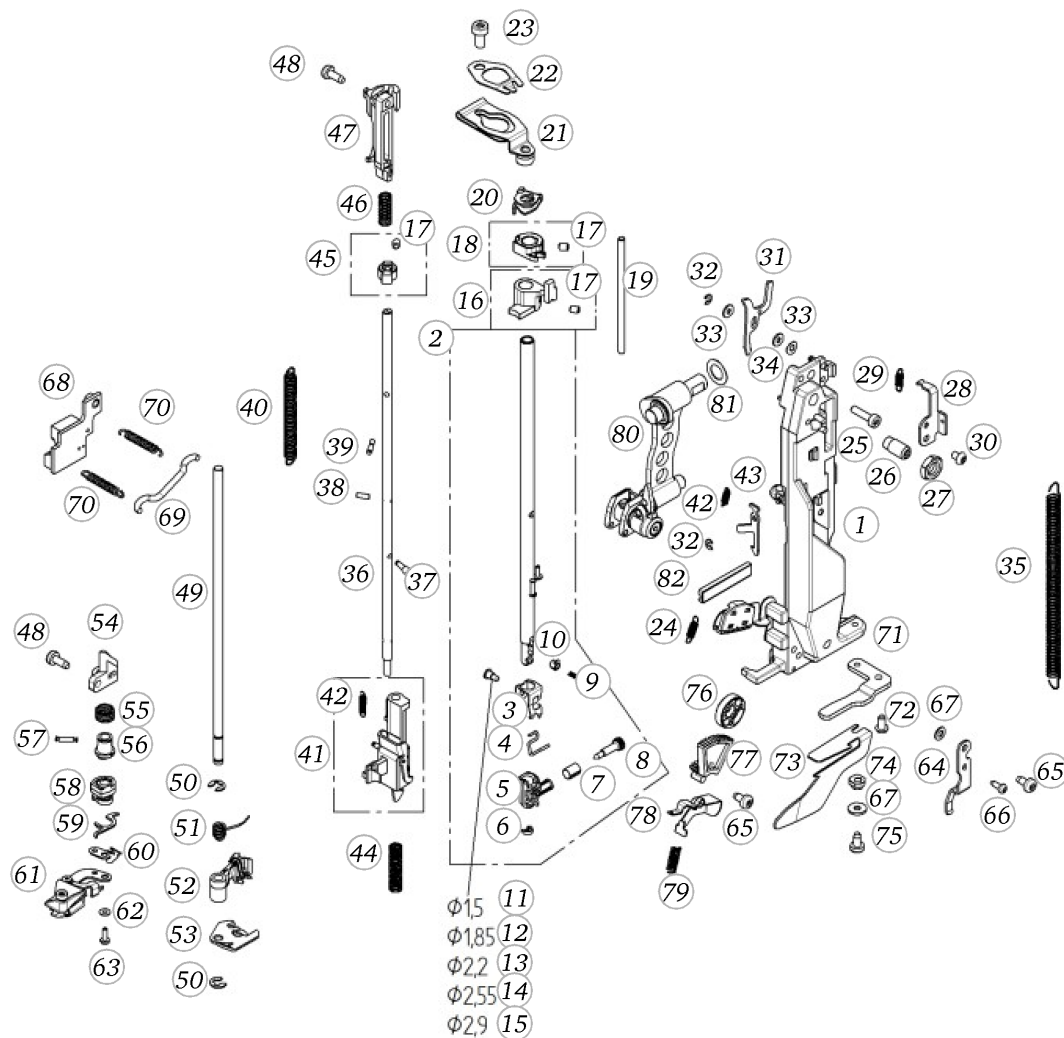

BERNINA 880 PLUS

Needlesystem

Pos	Item number	Description
30	0032465008	Socket Button Head Screws M3x4.5 screw head after BN6404
31	0332235000	Safety Device
32	23500653++	Circlips For Shafts d1 1.9 DIN6799 - BN809 Art-No.1284622
33	22950313++	Washer d2.5 x D6 x s0.5
34	0089595001	- Curved Spring Washers M2.5 Din 137 A - BM795 Art-No.1280309
35	0315465100	Spring
36	0318655200	AXLE TO THREAD PRESENTER
37	0335615000	Swing Pin
38	0320575000	Swing Pin
39	0318665300	Swing Spike
40	0322355200	Spring
41	0318067100	Bar Pusher Cpl
42	0322295000	Tension Spring De=2,8 L0=6,35 d=0,2
43	0320365000	Lowering Safety Device
44	0321935100	Spring
45	0320277000	Taking Along Ring Cpl
46	0323775000	Spring
47	0318095000	Back Swiveling Curve
48	0078865034	Socket Pan Head Thread Forming Screws M3x8 DIN7500 - BN13916 Art-No. 2027542
49	0318645200	HOOK LEVER
50	23501153++	Circlips For Shafts d1 3.2 DIN6799 - BN809 Art-No.1284649
51	0322315200	TORSION SPRING
52	0334167000	Threader Head Cpl.
53	0320285000	DRIVE DOG
54	0318675100	Thread Swing Curve
55	0322305000	Spring
56	0324005000	Overload Clutch
57	0325385000	Pin
58	0321215000	Hook Curve