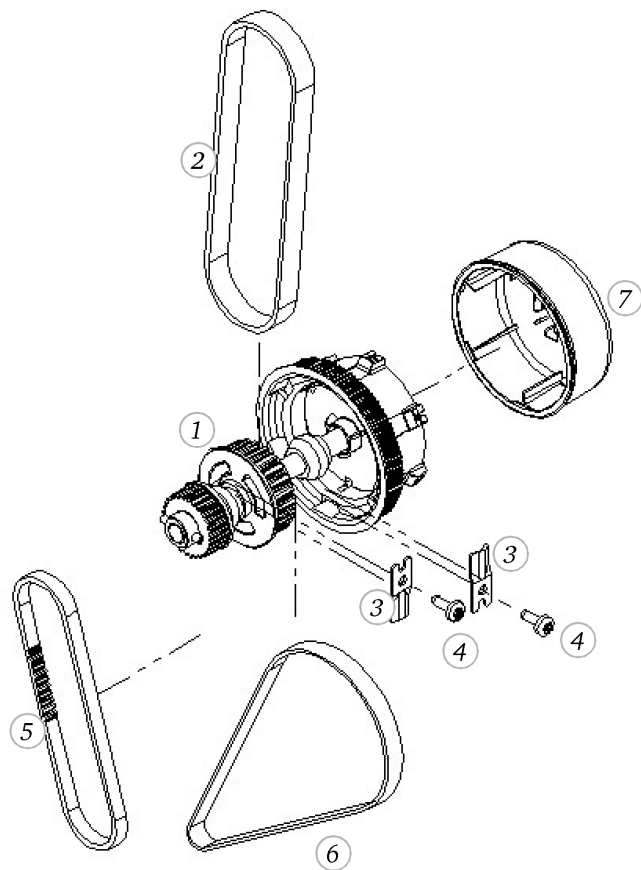

BERNINA 880 PLUS

Base plate

Pos	Item number	Description
1	0318945000	BASEPLATE
2	0317485000	Rubber Foot
3	0319625000	Rivkle Elastic
4	0319585000	SNAPLOC COUPLING
5	0319575000	RUBBER SUPPORT
6	0230447202	CABLE CPL 9-POL
7	0230385001	CABLE CPL UFU AND COVER SE
8	0323417000	Clip Cpl
9	0032465046	Socket Button Head Screws M4x20 ISO 7380-1 - BN6404 Art-No. 1983644
10	0361787000	BASEPLATE COVER KIT
11	0313495100	POWER CONNECTION-CPL
12	0313495200	Power connection cpl. 8 Series
13	0319545100	COVER
14	0321575000	BATTERY HOLDER CPL
15	0316205000	COVER
16	0323647000	CENTER SHEET CPL
17	0078865043	Socket Pan Head Thread Forming Screws M4x10 DIN7500 - BN13916 Art-No. 2027593
18	0078865056	SCREW TORX DUOTAPTITE
19	0230597000	Cable Cpl
20	0316055002	BATTERY
21	0326375000	FIXING CABLE
22	0079165000	COVER
	0360395000	ADHESIVE TAPE DOUBLE SIDE

BERNINA 880 PLUS

Stitchlength regulation

Pos	Item number	Description
1	0317757000	MOTOR SUPPORT ASM
2	0078815000	Absorber
3	0322335000	Stepper Motor
4	23350353++	SERRATED WASHER 3.2X6X0.4
5	0077525031	Head Cap Screw Torx M3x6 ISO 14580 - BN4850 Art-No. 1145929
6	0317807000	Pinion Asm
7	0078665031	Hexalobular Socket Set Screws M3x4 ISO 4026 - BN11493 Art-No. 3060200
8	0313255000	CRANK BEARING
9	0078565000	SPRING
10	0310465000	Rotational Connector
11	0089595010	Curved Spring Washer 7.2/10.2x02
12	0306755000	Adjusting Cam
13	0078865036	Socket Pan Head Thread Forming Screws M3x12 DIN7500 - BN13916 Art-No. 2027569
14	25629203++	Spring

BERNINA 880 PLUS

Belt with gear set

Pos	Item number	Description
1	0320867000	BELT PULLEY SUBASSEMBLED
2	0079035023	BELT 132XL
3	0316595000	Clamping Claw
4	0078865043	Socket Pan Head Thread Forming Screws M4x10 DIN7500 - BN13916 Art-No. 2027593
5	0079035040	BELT
6	0079035007	BELT
7	0320755000	HAND WHEEL