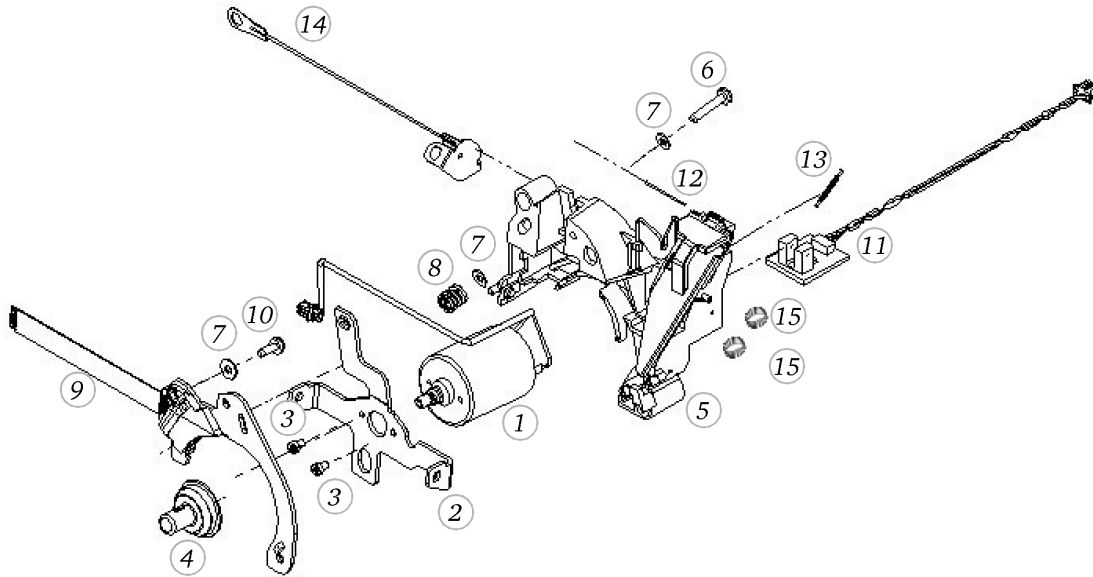

BERNINA 880 PLUS

Bobbinwinder with motor

Pos	Item number	Description
1	0022577006	WINDER-MOTOR CPL
2	0318455000	BASEPLATE
3	0077525020	SCREW TORX M2.5X4
4	0322437000	SPOOL CARRIER CPL
5	0318277000	PRE TENSION SUPPORT CPL
6	0077525035	Head Cap Screw Torx M3x16 ISO 14580 - BN4850 Art-No. 1145967
7	22951923++	Flat Washer d3.2/D 7xs0.5
8	0325395000	SPRING
9	0321567200	PCBA BOBBIN WINDER
10	0077525031	Head Cap Screw Torx M3x6 ISO 14580 - BN4850 Art- No. 1145929
11	0321697100	PCBA THREADING-START-SENSOR
12	0082255010	CYL. BOLT Ø1-h9x20
13	0319535000	SPRING
14	0329147000	DEVIATION PLATE CPL
15	0079615100	Spring