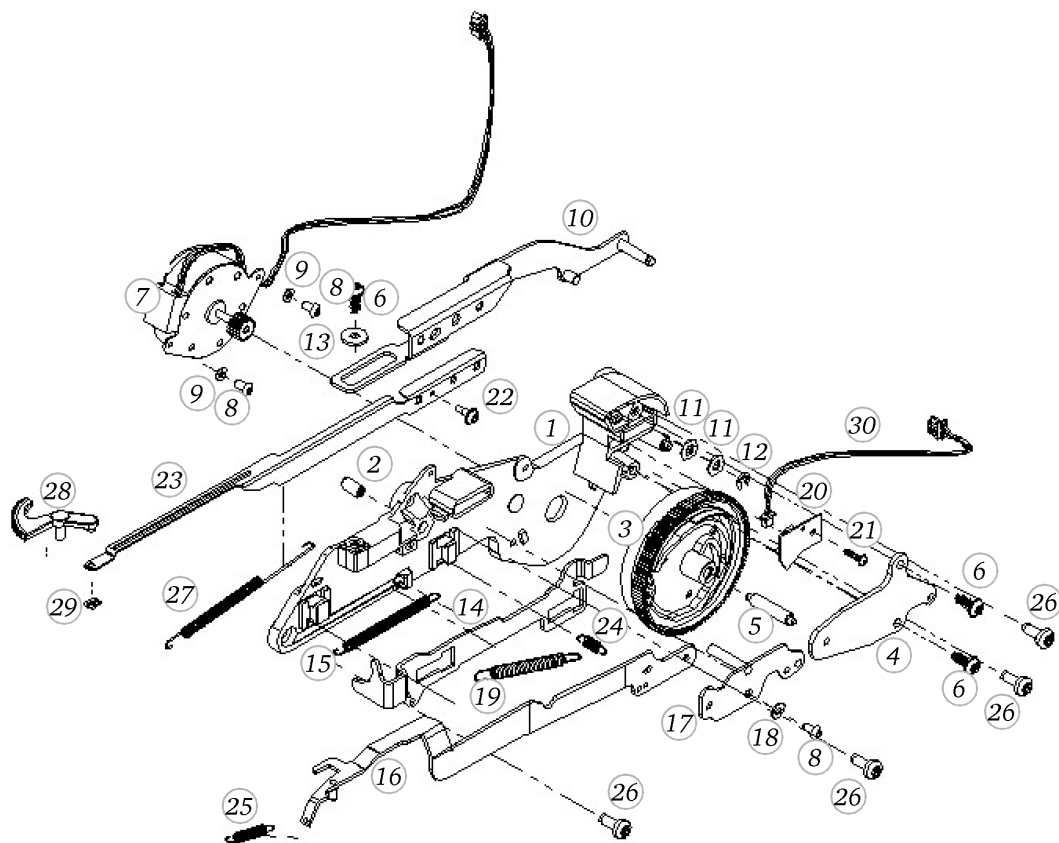

BERNINA 880 PLUS

Gear console

Pos	Item number	Description
29	23525453++	LOCK RING BENZING
30	0230537012	CABLE CPL. 3-POL