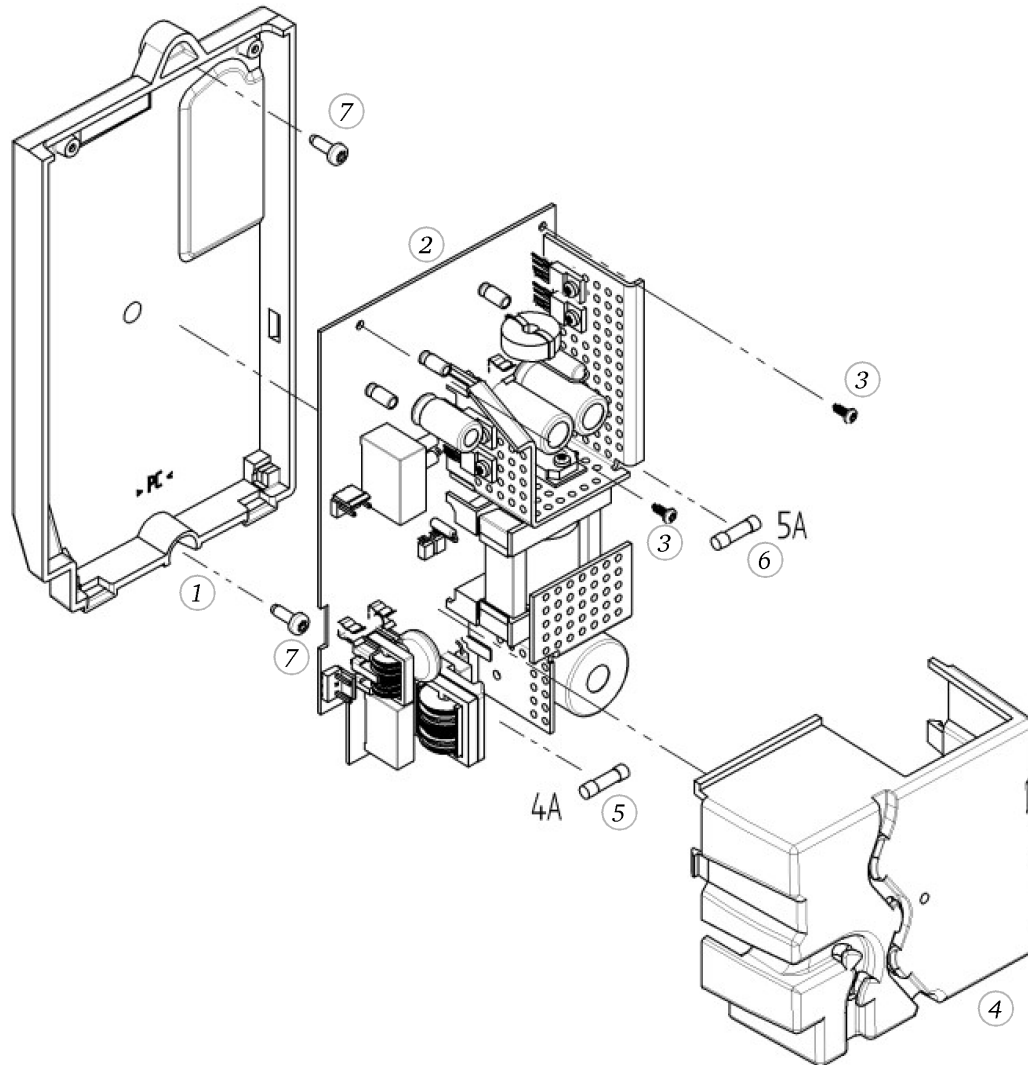

BERNINA 880 PLUS

Power supply

Pos	Item number	Description
1	0317685200	HOUSING PCBA
2	0317267402	PCBA power supply B880
2	0315347601	Print housing cpl. B880
3	0023345000	Screw Pan Head Pt 3 x 8 WN1452 - BN20138 Art-No. 3216015
4	0319565100	Print Cover
5	0329045000	FUSE
6	0329045001	FUSE 5A
7	0078865044	Socket Pan Head Thread Forming Screws M4x12 DIN7500 - BN13916 Art-No. 2027607