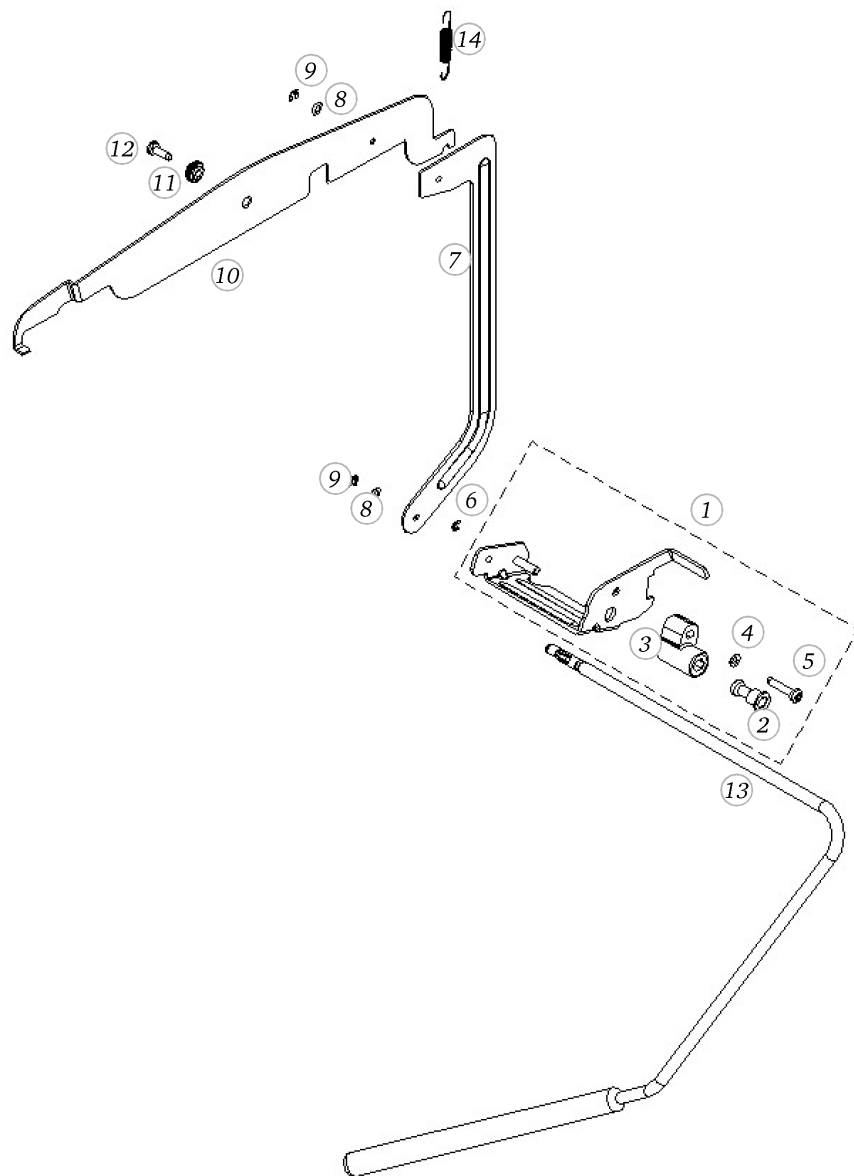

Knee lifter (FHS) Free Hand system

Pos	Item number	Description
1	0316347000	FHS BEARING SHEET PRE-ASSEMBLED
2	0301375000	FHS AXIS
3	0301335000	DRIVER
4	22954683++	Flat Washer M4 DIN 433 - BN726 Art-No. 1269577
5	0078865046	Socket Pan Head Thread Forming Screws M4x20 DIN7500 - BN13916 Art-No. 3070342
6	0316785002	Crescent Ring 5 BN 831
7	0316327100	CONNECTING STRAP CPL
8	23226753++	WASHER
9	23501153++	Circlips For Shafts d1 3.2 DIN6799 - BN809 Art- No.1284649
10	0316335000	LEVER
11	0077675100	Eccentric
12	0078865044	Socket Pan Head Thread Forming Screws M4x12 DIN7500 - BN13916 Art-No. 2027607
13	0016357704	KNEE LIFTER LEVER CPL. SPECIAL 80
14	0078905000	SPRING