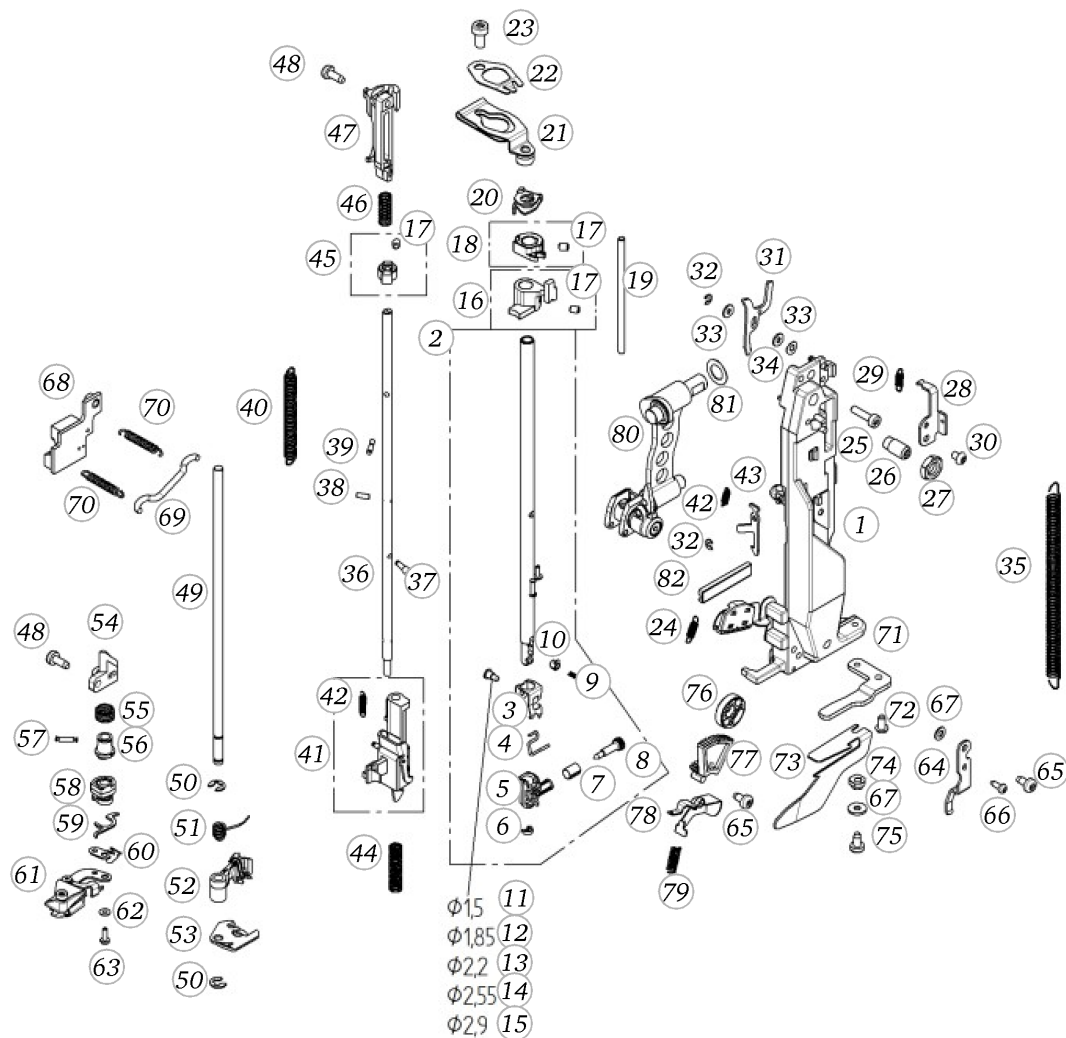

BERNINA 880 PLUS

Needlesystem

Pos	Item number	Description
1	0318717300	NEEDLE BAR SUPPORT CPL
2	0332247000	NEEDLE BAR ASSEMBLED
3	9326925000	CLAMPING-SHEET
4	0326805000	Thread Guide
5	0326665100	Needle-Clamp
5	0326665200	Needle Clamp
6	0326705000	Needle Mask
7	0012965200	Spring Husk
8	0328275200	Screw For Needle Clamp
9	0326825000	SPRING
10	0326915000	Guide
11	0326675000	Needle Stop Screw
12	0326675001	Needle Stop Screw
13	0326675002	Needle Stop Screw
14	0326675003	Needle Stop Screw
15	0326675004	Needle Stop Screw
16	0318537000	PULL FIXATION CPL
17	0078665031	Hexalobular Socket Set Screws M3x4 ISO 4026 - BN11493 Art-No. 3060200
18	0329727000	Alignement Cpl
19	0082255005	Parallel Pin Hardened 3m6x60 DIN6325 - BN857 Art-No. 1138871
20	0329387000	Restrain Sheet Metal Cpl
21	0332087100	Buffer Spring Cpl.
22	0346065000	Flat Spring
23	0331995042	Screw M4x8
24	25625203++	Tension Spring Dm=2,90 L0=10,30 d=0,30
25	0077525034	Head Cap Screw Torx M3x12 ISO 14580 - BN4850 Art-No. 1145959
26	0320115001	Adjustin-screw
27	0320125000	0320125_00
28	0320385000	Holdangle For Spring
29	0326835000	Spring