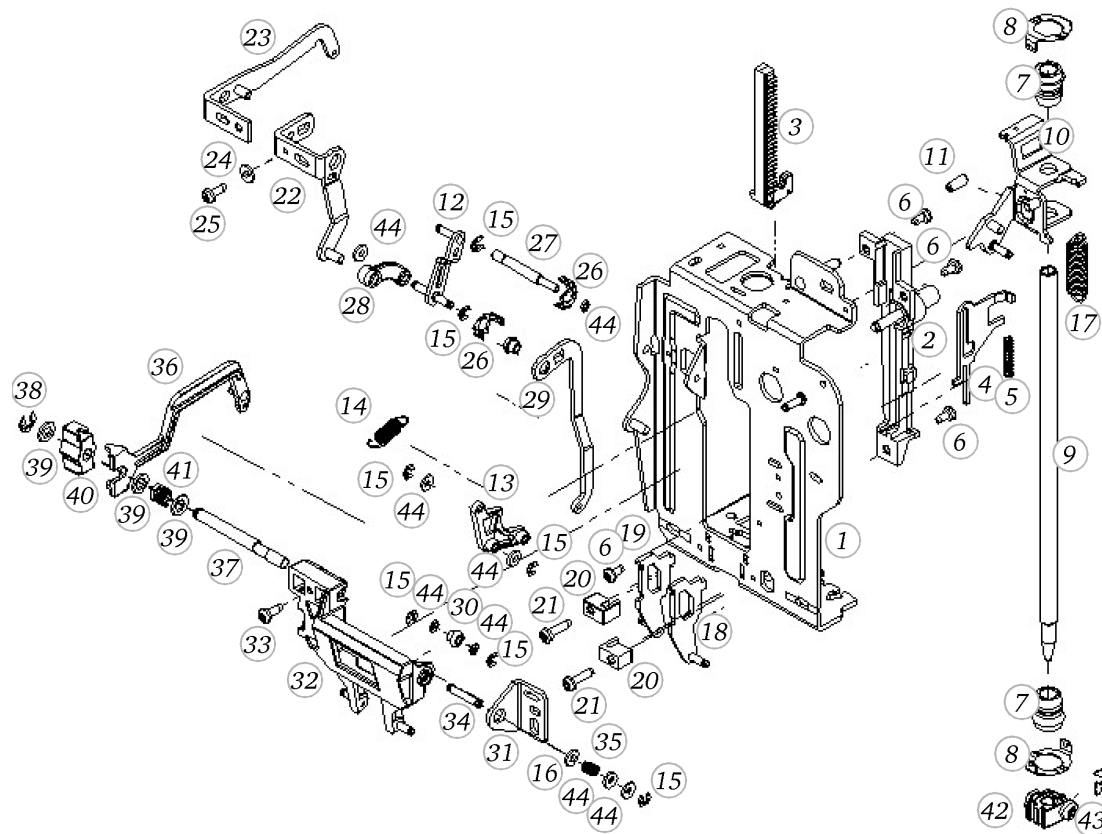

BERNINA 880 PLUS

Headplate

Pos	Item number	Description
1	0313007000	HEAD PLATE REAR CPL
2	0318297000	Toothed Rack Bearing Cpl
2	0318297200	Toothed Rack Bearing Cpl
3	0318285100	Toothed Rack
3	0318285200	Toothed Rack
4	0318805000	Connectplate
5	0321425000	Spring
6	0078865033	Socket Pan Head Thread Forming Screws M3x6 DIN7500 - BN13916 Art-No. 2027534
7	0088105101	Calotte Bushing Machined
8	0048875000	Clasp
9	0087335001	Fabric - Presser Bar
10	0312987200	Darning Lever Cpl.
11	0078665045	Hexalobular Socket Set Screws M4x10 ISO 4026 - BN11493 Art-No. 3060215
12	0312697100	Steering Wheel Cpl
13	0318195000	Bell Crank
14	0328075000	Tension Spring De=6 L0=15,24 d=0,56
15	23500853++	Circlips For Shafts d1 2.3 DIN6799 - BN809 Art- No.1284630
16	0078955002	Synthetic Washer 3,3 x 7,3 x 1
17	0329755000	Spring
17	0329755100	Spring
18	0312717000	Tuck In Flap Cpl
19	0312717001	Tuck In Flap Cpl
20	0323165000	Bride
21	0078865036	Socket Pan Head Thread Forming Screws M3x12 DIN7500 - BN13916 Art-No. 2027569
22	0312947000	Lift Arm Kpl
23	0323447000	Lift Wheel Cpl
24	22950613++	Washer d3.1xD8xs1
25	0077525032	Head Cap Screw Torx M3x8 ISO 14580 - BN4850 Art- No. 1145932
26	0324435000	Clasp

BERNINA 880 PLUS

Headplate

Pos	Item number	Description
27	0078225011	Bolt With Pass
28	0312755000	Steering Wheel
29	0312965000	Steering Wheel
30	0323315000	0323315_00
31	0324245000	Push Lever Support
32	0312857000	Push Lever Cpl
33	0078865034	Socket Pan Head Thread Forming Screws M3x8 DIN7500 - BN13916 Art-No. 2027542
34	0320055004	Straight Pin With Two Cut-in
35	0324275000	0324275_00
36	0313197000	Thrust Reverser Cpl
37	0320055001	Straight Pin With Two Cut-in
38	23501453++	Circlips For Shafts d1 4 DIN6799 - BN809 Art- No.1284657
39	0089255023	Flat Washer 5.3/ 9x1 Bn726
40	0078065100	Swing Bearing
41	0324265000	0324265_00
42	0011177002	Clamping-Piece-Cpl. B-series
42	0011177202	Clamping Piece Cpl. B series
43	0089325000	Safety Plate
44	0078955003	Synthetic Washer 3,25 x 5 x 0,9