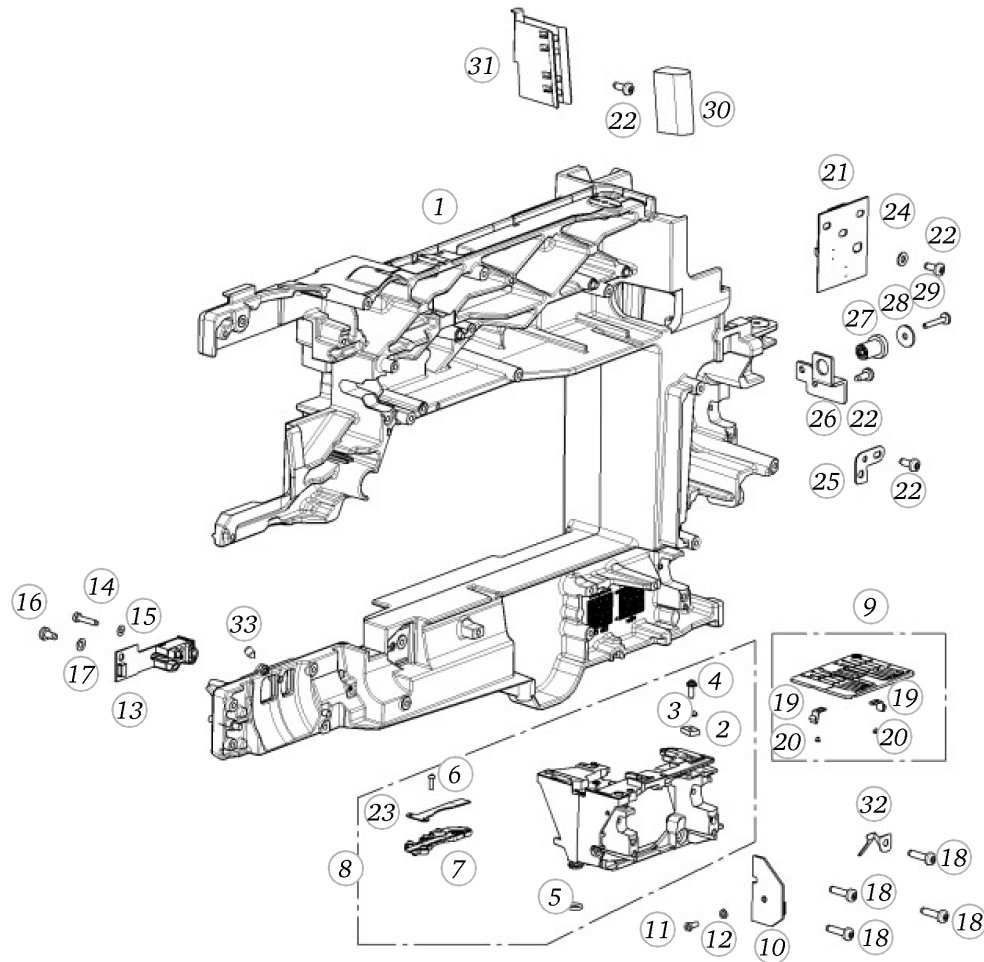

BERNINA 880 PLUS

Chassis

Pos	Item number	Description
27	0319625000	Rivkle Elastic
28	22954313++	Washer d4.2xD14xs1.5
29	0032465046	Socket Button Head Screws M4x20 ISO 7380-1 - BN6404 Art-No. 1983644
30	0338255003	EMC - Shielding gasket conductive
31	0347935000	CONTACT LATCH
32	0329205000	THREAD BARRIER
33	0329715000	SET SCREW WITH POINT