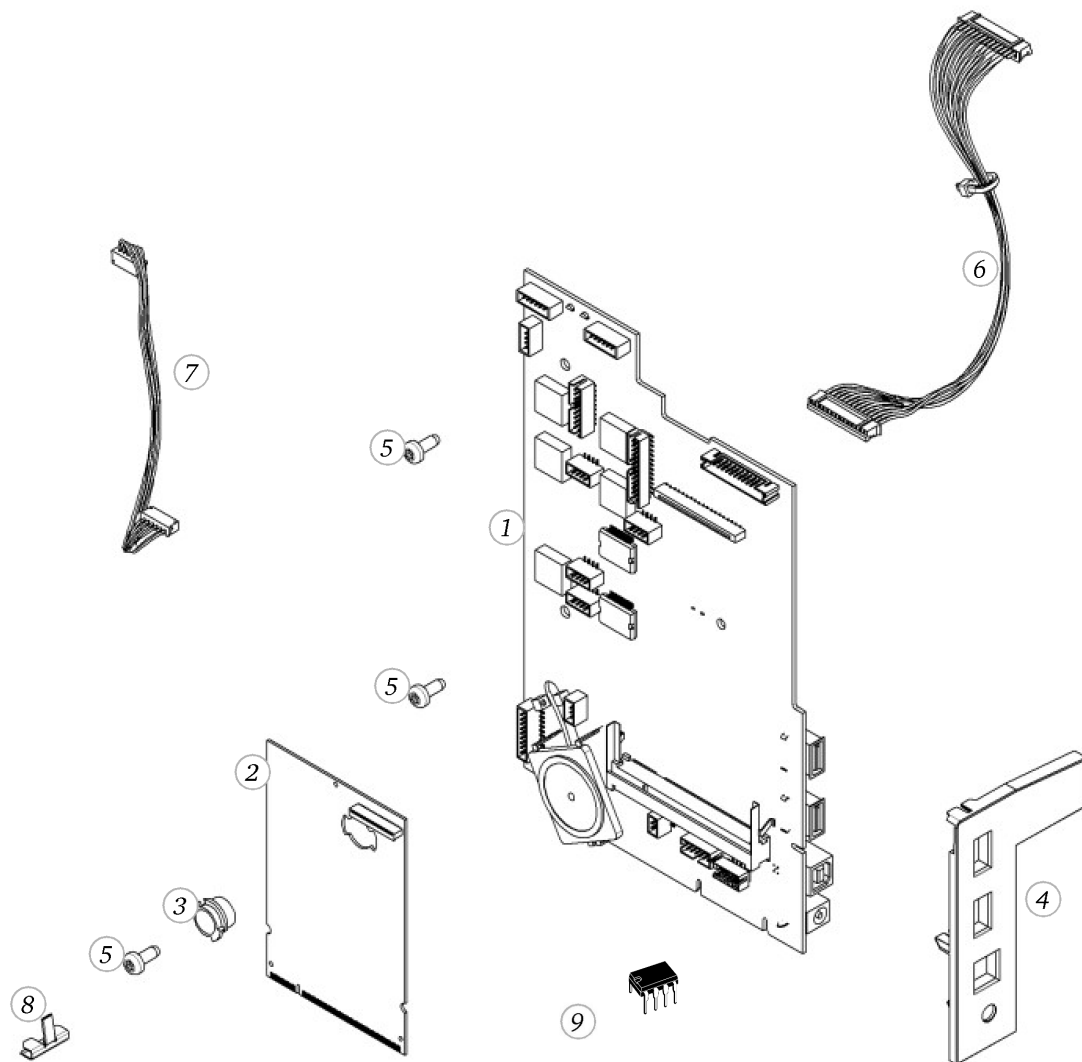

BERNINA 880 PLUS

Printed circuit boards

Pos	Item number	Description
4	0347747000	PCBA BASE
1	0347747200	PCBA Base
2	0337647600	PCBA-Cpu-Module-Arm9
2	1073035000	PCBA CPU Module spare part
3	0327585000	Print Support
4	0318335001	COVER
5	0078865043	Socket Pan Head Thread Forming Screws M4x10 DIN7500 - BN13916 Art-No. 2027593
6	0230447101	CABLE CPL 14-POL
7	0230447003	CABLE CPL 6-POL
8	0323417000	Clip Cpl
9	1059007000	Spare Set Eeprom 12c 32k 8dip