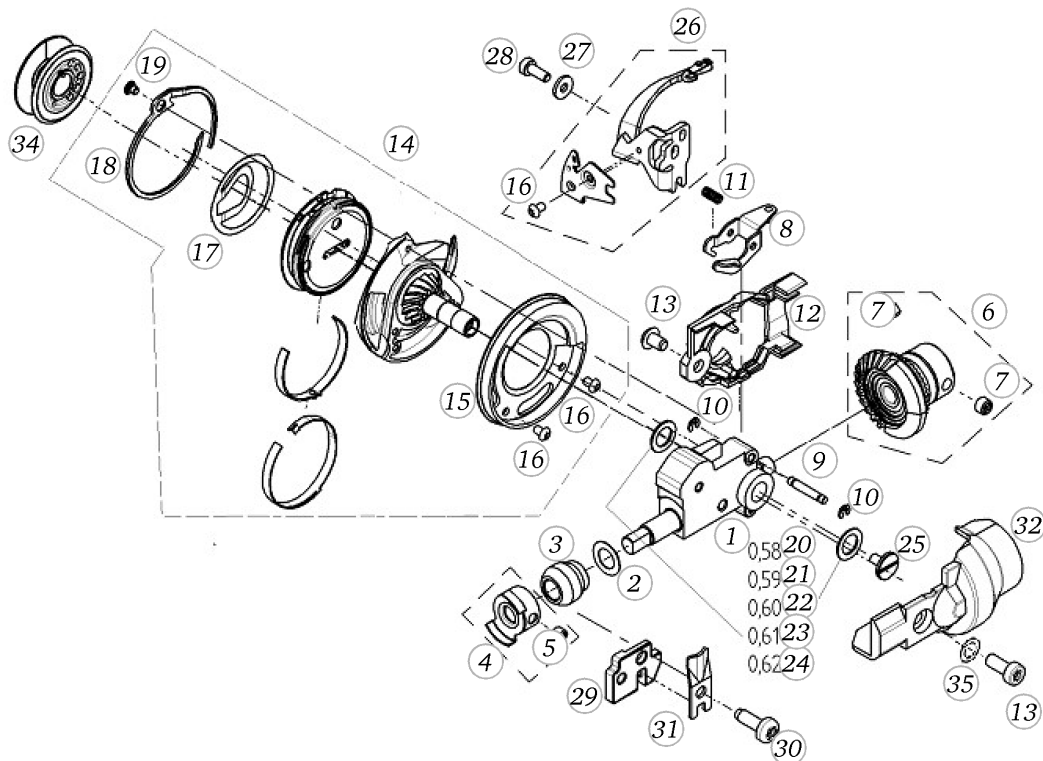

BERNINA 880 PLUS

Hook driving system

Pos	Item number	Description
1	0313725100	DRAG BEARING
2	22960443++	Washer d7.2/D12xs0.3
3	0327495000	SPHERICAL CAP BEARING
4	0324387000	SWITCHING LEVER ASM
5	0078665041	Hexalobular Socket Set Screws M4x4 ISO 4026 - BN11493 Art-No. 3060207
6	0317097000	BEVEL GEAR CPL
7	0078685072	Hexalobular Socket Set Screws M5x0,5x5
8	0323737200	RASTER ROCKER CPL
9	0320055003	BOLT
10	23500653++	Circlips For Shafts d1 1.9 DIN6799 - BN809 Art-No.1284622
11	0327565000	Spring
12	0327705000	HOOK GEAR COVER
13	0032465041	Socket Button Head Screws M4x 6 ISO 7380-1 - BN6404 Art-No. 1983547
14	0317937600	HOOK W107XL CPL
15	0316285000	BALANCE WEIGHT
16	0032465071	Socket Button Head Screws M2.5x 4 ISO 7380-1 - BN6404 Art-No. 3271443
17	0320885200	BRAKE SPRING
18	0315005100	DEFLECTING TENSION RING
19	0316365000	SCREW
20	0316775002	WASHER
21	0316775003	WASHER
22	0316775004	WASHER
23	0316775005	WASHER
24	0316775006	WASHER
25	0017205200	LOW-HEAD SCREW-M3
25	0017205300	Thru Head Screw
26	0327897100	STOPPER CPL
27	22950613++	Washer d3.1xD8xs1
28	0077525032	Head Cap Screw Torx M3x8 ISO 14580 - BN4850 Art-No. 1145932