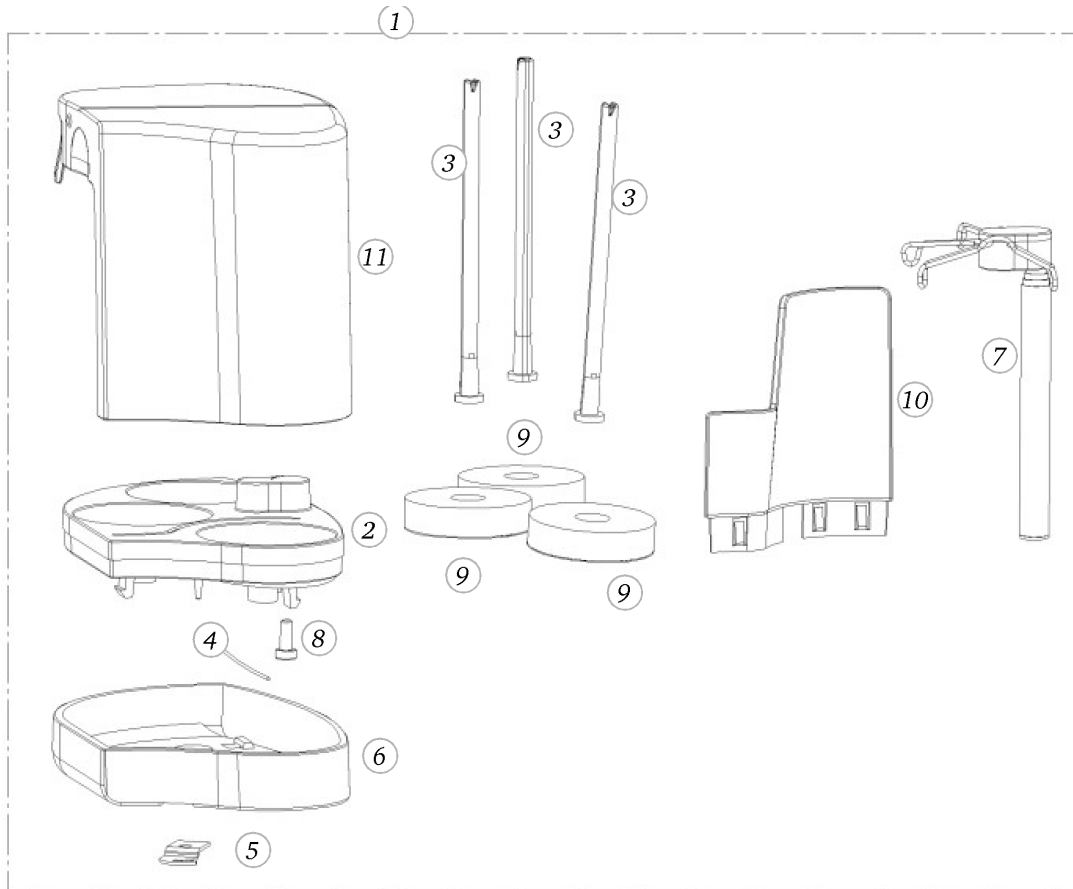

BERNINA 880 PLUS

Thread stand

Pos	Item number	Description
1	0328927200	Bobbin support cpl packed
2	0318485000	BOBBIN SUPPORT
3	0319245000	Spool Supporter Pin
4	0319055000	SPRING WIRE
5	0319075000	EYE HOOK
6	0320995000	COVER
7	0319107000	TREAD GUIDE CPL
8	0077525043	Head Cap Screw Torx M4x10 ISO 14580 - BN4850 Art-No. 1145991
9	0303145002	SOFTPLATE
10	0323557000	SEPARATING PLATE CPL
11	0318475000	BOBBIN SUPPORT COVER