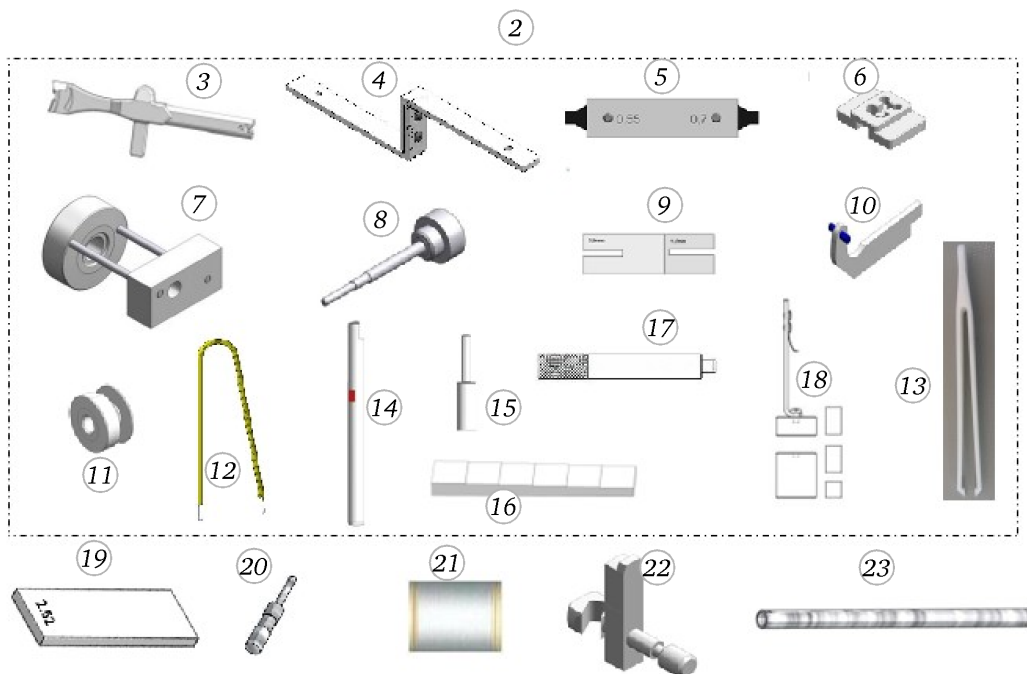

BERNINA 880 PLUS

Gauges

Pos	Item number	Description
2	0332177100	TOOL-SET 830
3	0326105100	MULTIFUNCTIONAL TOOL
3	0326105200	MULTIFUNCTIONAL TOOL
4	0327637000	HOLDER CPL.
5	0332477000	ADJUST GAUGE
6	0327985000	SYNCHROPLATE
7	7330997000	ADJUSTMENT GAUGE LOWER THREAD DETECTION
8	0323767000	CENTERING TOOL CPL.
9	398026131+	ADJUSTING TOOLS
10	7330197000	ADJUSTMENT SPANNER
11	0328855000	BOBBIN ADJUSTMENT TOOL
12	0329485000	Extractor Eeprom
13	0315645001	TWEEZERS ESD
14	0304305100	ADJUSTING PIN
15	0308835001	GAUGE L = 20.3 mm
16	7304755100	DISTANCE GAUGE
17	0329115000	ADJUSTING TOOL
18	0087097200	SETTING WEIGHT-SET
19	7338725000	ADJUSTMENT GAUGE
20	7341015000	GAUGE THREADER-HEAD
21	65201020++	TENSION SETTING THREAD DMC 50 NO.206A 1PCS.
22	7345717000	LOOP LIFT GAUGE BERNINA 8-SERIES
23	7340395000	ASSEMBLING AID