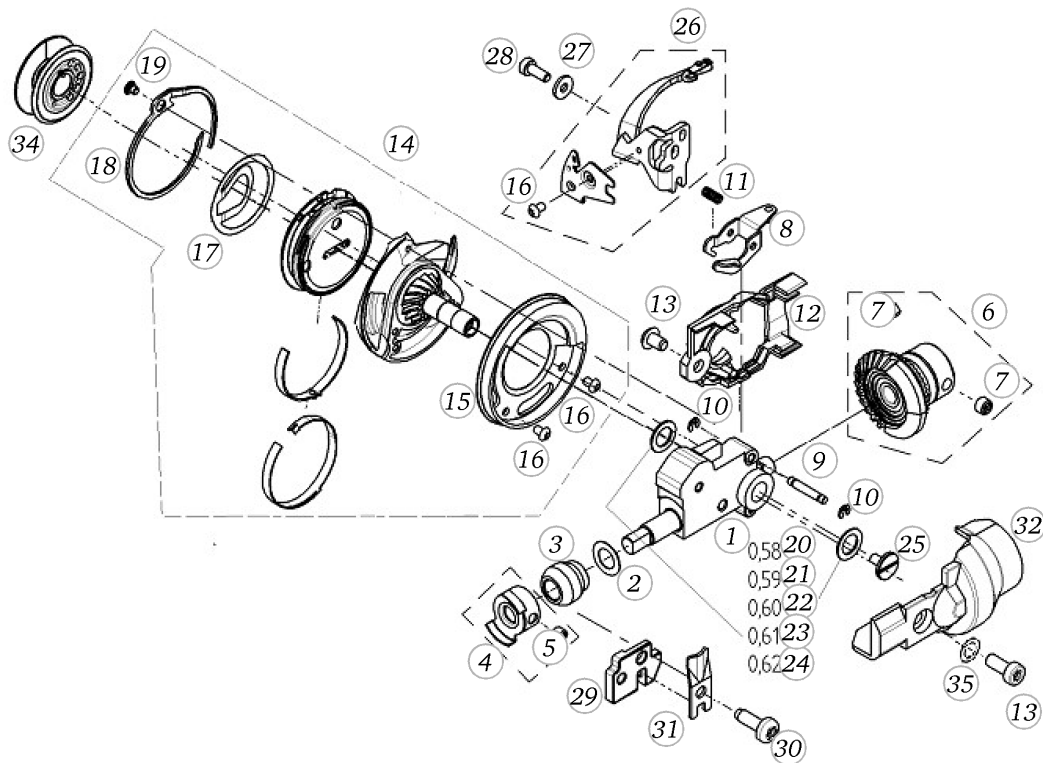

BERNINA 880 PLUS

Hook driving system

Pos	Item number	Description
29	0327615100	HINGE BEARING STOPPER
30	0078865044	Socket Pan Head Thread Forming Screws M4x12 DIN7500 - BN13916 Art-No. 2027607
34	0319345100	GLAMPING-GLOW
31	0319345200	Clamping clow
32	0313745000	COVER
34	0322955400	bobbin
35	23275953++	Split Spring Lock Washers M4 DIN 127 A - BN759 Art-No. 1275003