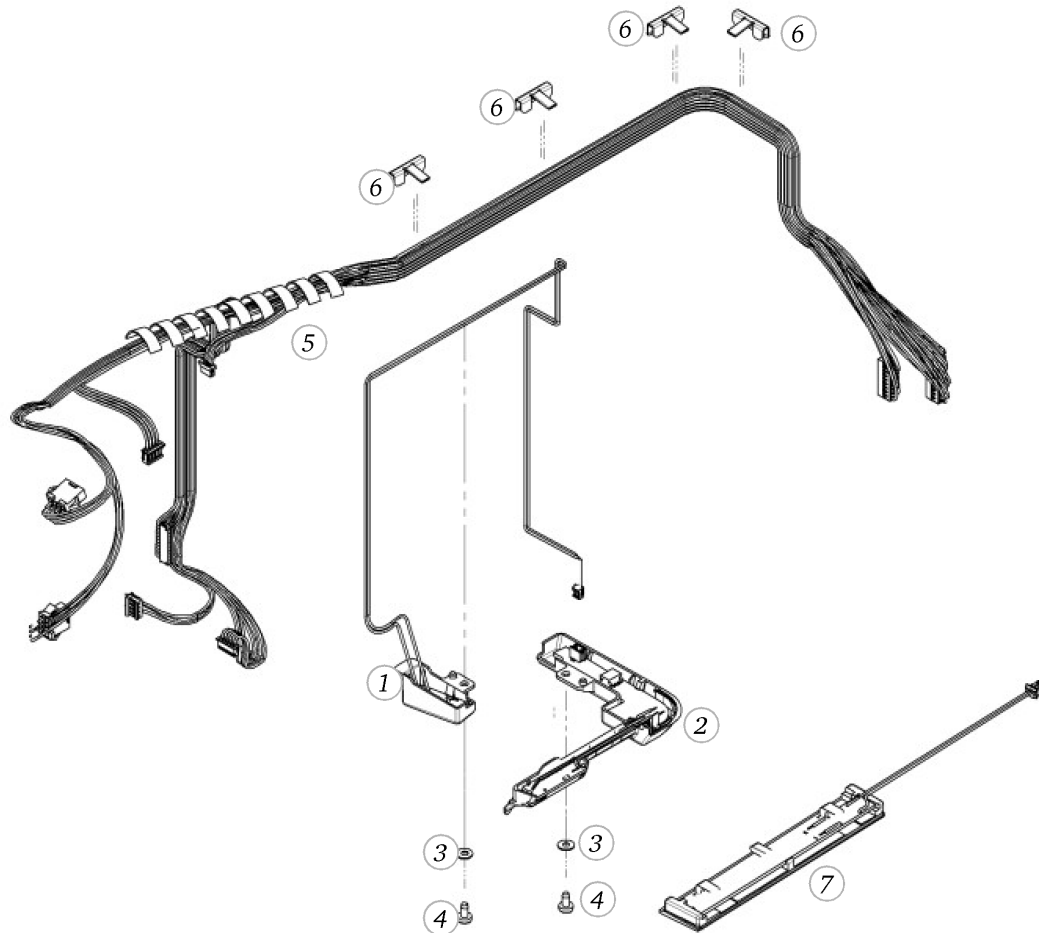

Sewing light

Pos	Item number	Description
4	0329157100	LED HOUSING LEFT CPL.
1	0329157200	LED HOUSING LEFT CPL.
2	0329167100	LED HOUSING RIGHT CPL.
2	0329167300	LED housing right cpl.
3	22951923++	Flat Washer d3.2/D 7xs0.5
4	0077525031	Head Cap Screw Torx M3x6 ISO 14580 - BN4850 Art- No. 1145929
5	0230385000	CABLE CPL WIRING HARNESS TO HEAD
6	0323417000	Clip Cpl
7	0322067000	Led Cover Freearm Cpl