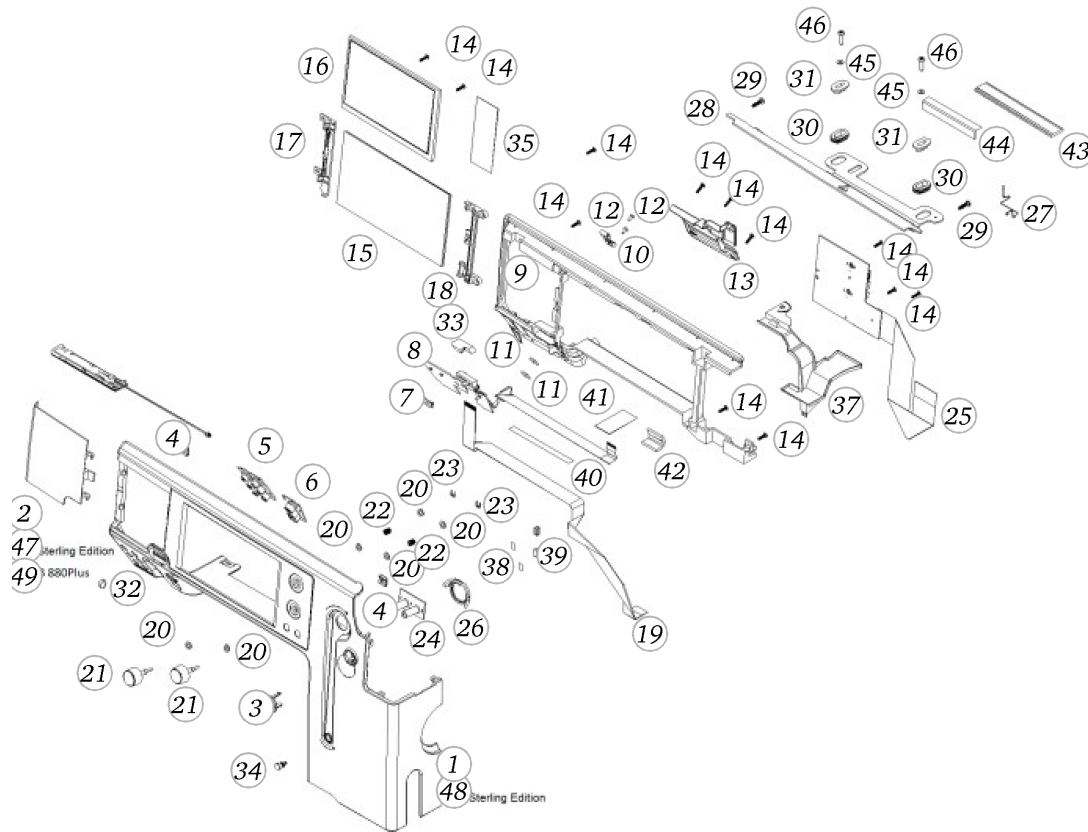

BERNINA 880 PLUS

Front cover

Pos	Item number	Description
31	0319755000	ADJUSTING CORE
32	0311165101	Knob chrom plated
33	0322095000	PAD
34	0048497200	BOBBIN WINDER THREAD TENSION CPL.
35	0343655001	COPPER FOIL 38x95
37	0328325000	COVER
38	0348765000	ADHESIVE TAPE
39	0348655000	MAGNET
40	0320895100	ADHESIVE TAPE
41	0343655005	Copper Foil
42	0338255008	EMC-SHIELDING GASKET CONDUCTIVE
43	0338255007	EMC-SHIELDING GASKET CONDUCTIVE
44	0343655004	COPPER FOIL 25x95
45	22954113++	Flat Washers 4.2/9x1 black
46	0078865045	Socket Pan Head Thread Forming Screws M4x16 DIN7500 - BN13916 Art-No. 2027615
47	0318325008	SERVICE DOOR 880 STERLING
48	0318317212	FRONT COVER CPL. 7"
49	0318325009	service door B880PLUS