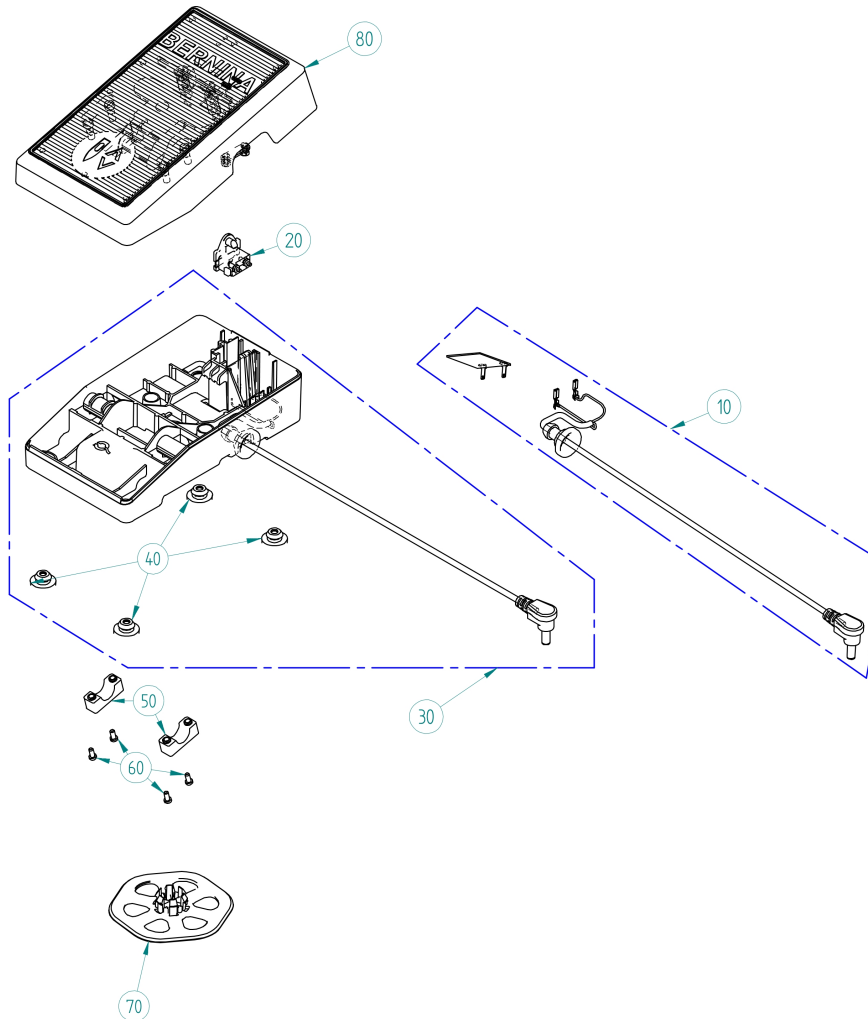

BERNINA 880 PLUS

Foot Controller

Pos	Item number	Description
10	0082957001	Foot Control Cable Set
20	0026437000	Slidegate Valve Of Cpl.
30	1046647000	Housing Cpl.
40	0026985001	Foot
50	0026515002	Bride
60	2030235023	Zyl.schraube
70	1047835000	Wire Plate
80	0026457204	Footstep Disk Housing Cpl Footstep NCS (CLASSIC)/ Housing NCS