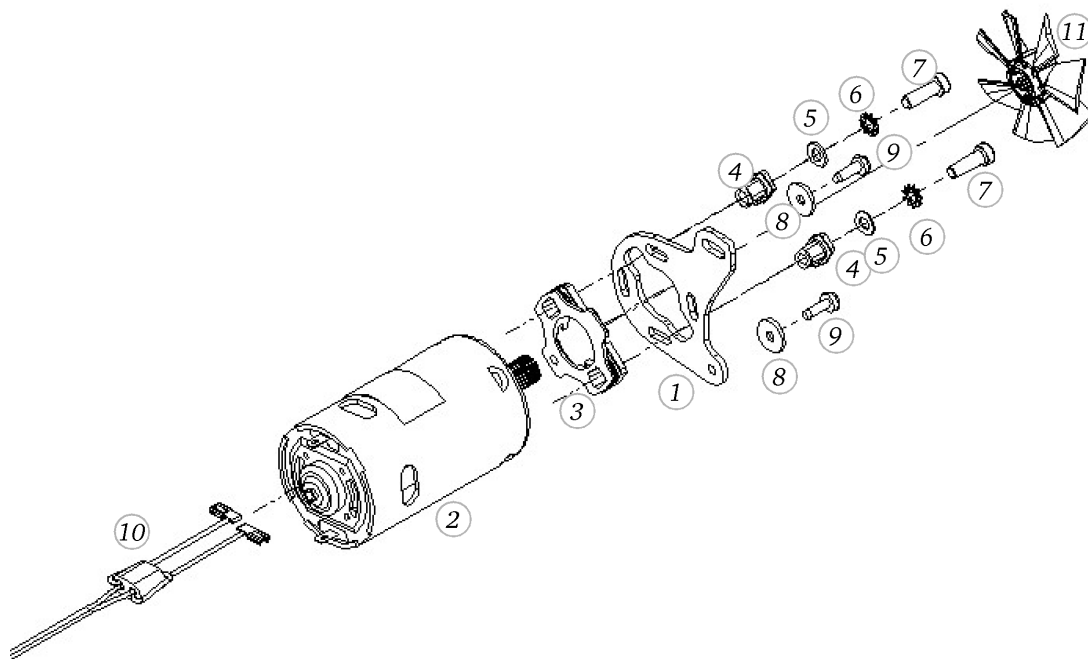

BERNINA 880 PLUS

Main motor

Pos	Item number	Description
1	0316475100	MOTOR SUPPORT
2	0312047200	Motor with belt wheel cpl
3	0316495100	bedding
4	0316485000	Socket
5	22956813++	Flat Washer M5 ISO 7089 - BN715 Art-No. 1729268
6	23350753++	DENTED WASHER
7	0077525055	Head Cap Screw Torx
8	22954313++	Washer d4.2xD14xs1.5
9	0078865044	Socket Pan Head Thread Forming Screws M4x12 DIN7500 - BN13916 Art-No. 2027607
10	0038537003	MOTOR CABLE CPL
11	0319595100	Fan Impeller